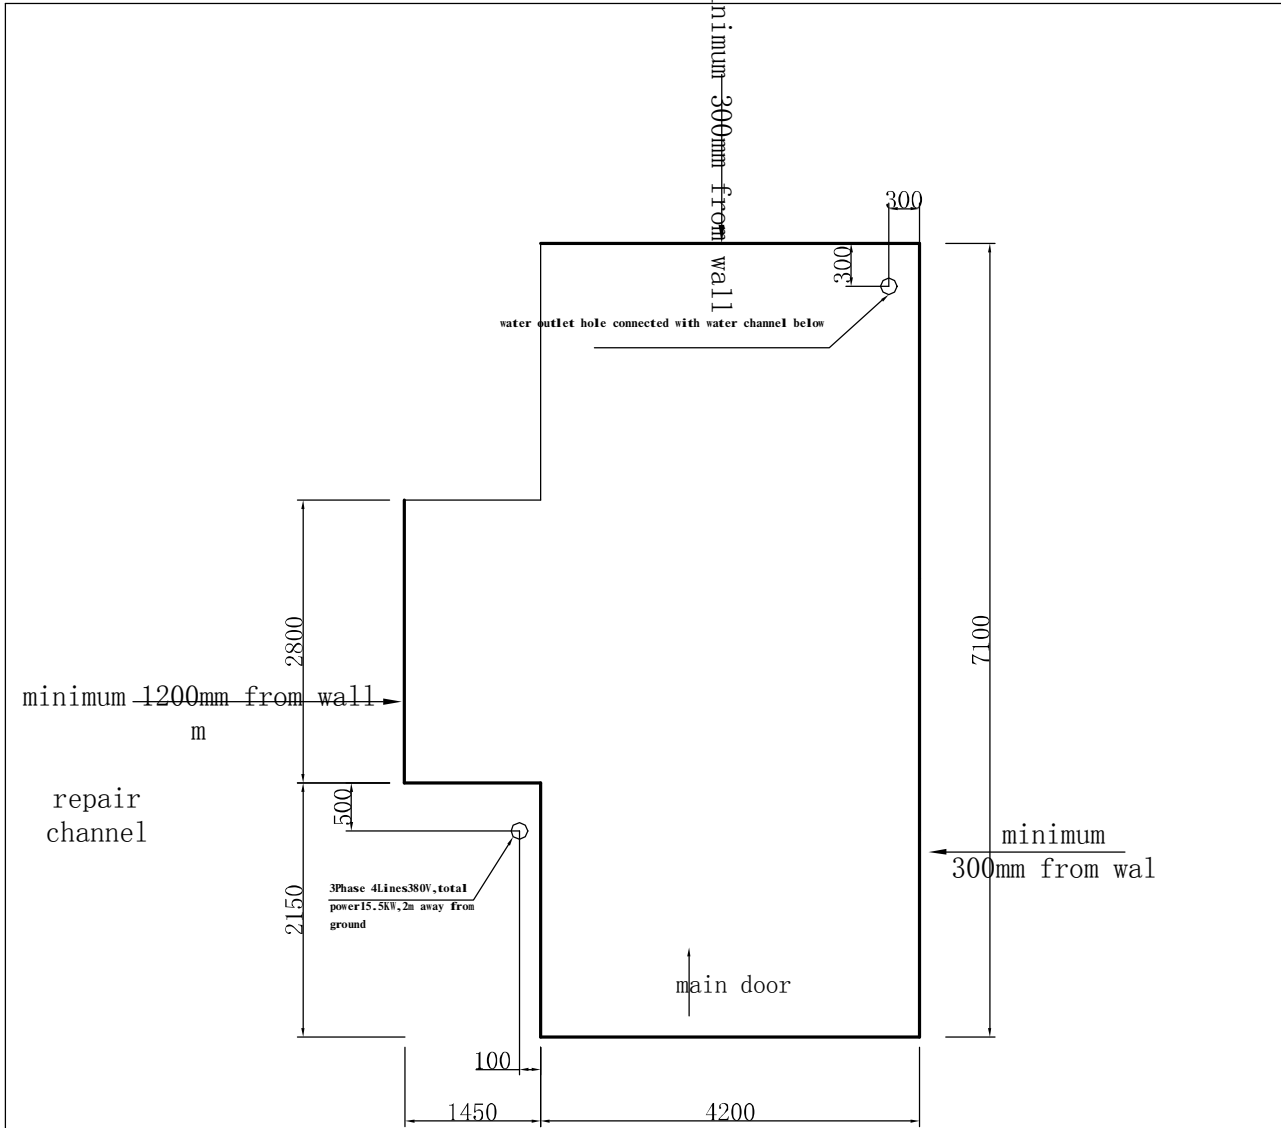

right heating cabinet

notes: 1、 size of booth: outside size: 7000×5550×3430
 inside size: 6900×4000×2650
 main door: 3000×2600

2、 after the installation of the booth is finished, the customer consolidate the booth with concrete.

left heating cabinet

basement weight capacity 5T

notes: 1、 size of booth: outside size: 7000×5550×3430
 inside size: 6900×4000×2650
 main door: 3000×2600

2、 after the installation of the booth is finished, the customer consolidate the booth with concrete.

back left heating cabinet

notes: 1、 size of booth: outside size: 7000×5550×3430
 inside size: 6900×4000×2650
 main door: 3000×2600

2、 after the installation of the booth is finished, the customer consolidate the booth with concrete.

back right heating cabinet

notes: 1、 size of booth: outside size: 7000×5550×3430
 inside size: 6900×4000×2650
 main door: 3000×2600

2、 after the installation of the booth is finished, the customer consolidate the booth with concrete