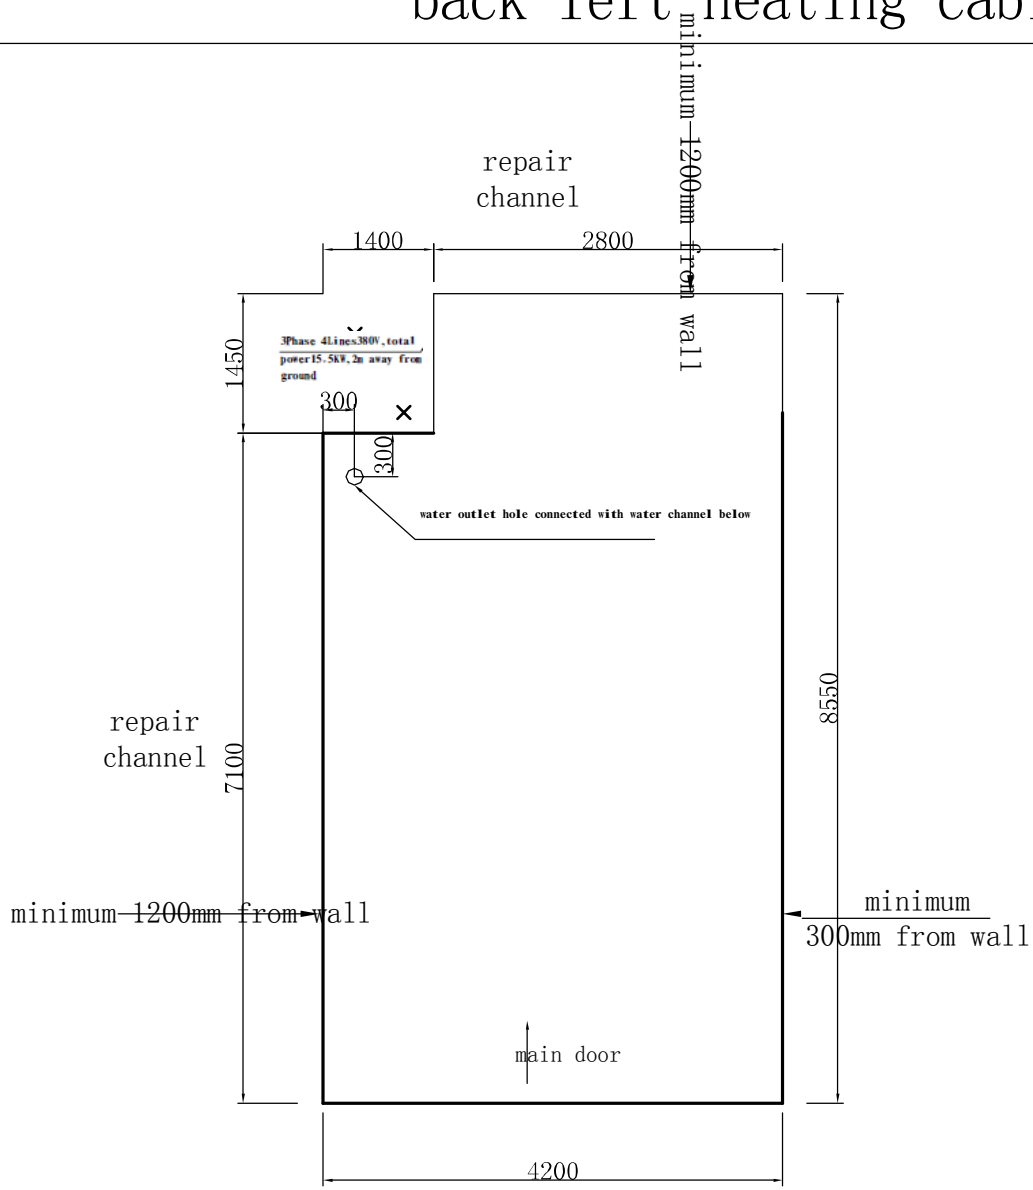

right heating cabinet

notes: 1、 size of booth: outside size: 7000×5550×3430
 inside size: 6900×4000×2650
 main door: 3000×2600

2、 after the installation of the booth is finished, the customer consolidate the booth with concrete.

left heating cabinet

basement weight capacity 5T

notes: 1、 size of booth: outside size: 7000×5550×3430
 inside size: 6900×4000×2650
 main door: 3000×2600

2、 after the installation of the booth is finished, the customer consolidate the booth with concrete.

back left heating cabinet

notes: 1、 size of booth: outside size: 7000×5550×3430
 inside size: 6900×4000×2650
 main door: 3000×2600

2、 after the installation of the booth is finished, the customer consolidate the booth with concrete.

back right heating cabinet

notes: 1、 size of booth: outside size: 7000×5550×3430
 inside size: 6900×4000×2650
 main door: 3000×2600

2、 after the installation of the booth is finished, the customer consolidate the booth with concrete