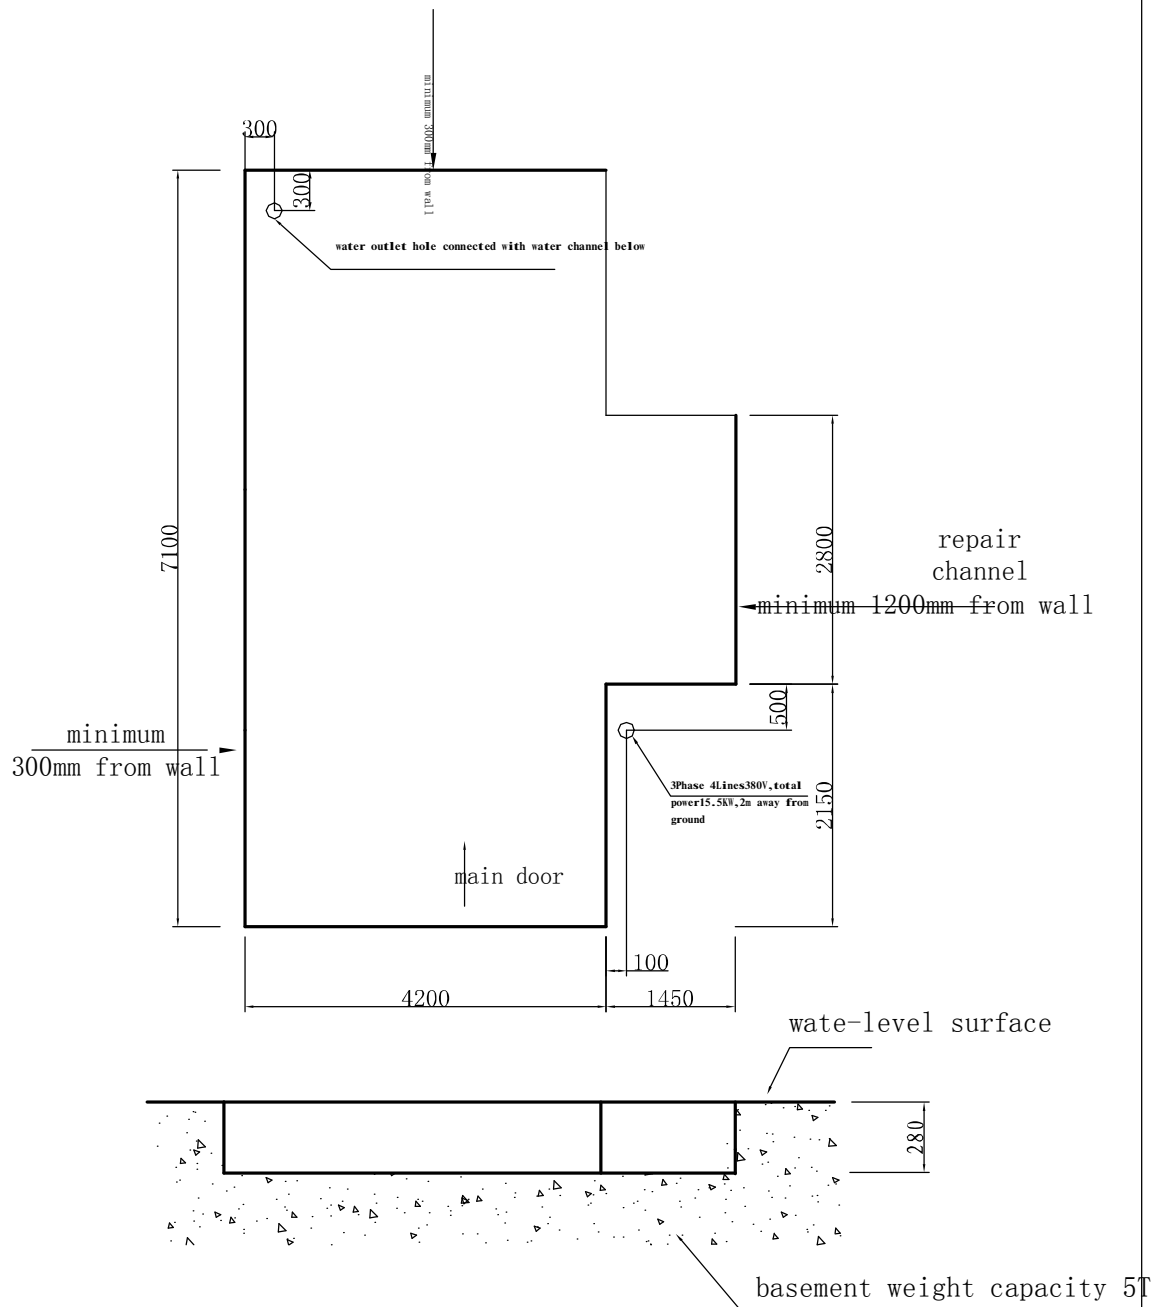

right heating cabinet

notes: 1、 size of booth: outside size: 7000×5550×3430
 inside size: 6900×4000×2650
 main door: 3000×2600

2、 after the installation of the booth is finished, the customer consolidate the booth with concrete.

left heating cabinet

basement weight capacity 5T

notes: 1、 size of booth: outside size: 7000×5550×3430
 inside size: 6900×4000×2650
 main door: 3000×2600

2、 after the installation of the booth is finished, the customer consolidate the booth with concrete.

back left heating cabinet

notes: 1、 size of booth: outside size: 7000×5550×3430
 inside size: 6900×4000×2650
 main door: 3000×2600

2、 after the installation of the booth is finished, the customer consolidate the booth with concrete.

back right heating cabinet

notes: 1、 size of booth: outside size: 7000×5550×3430
 inside size: 6900×4000×2650
 main door: 3000×2600

2、 after the installation of the booth is finished, the customer consolidate the booth with concrete