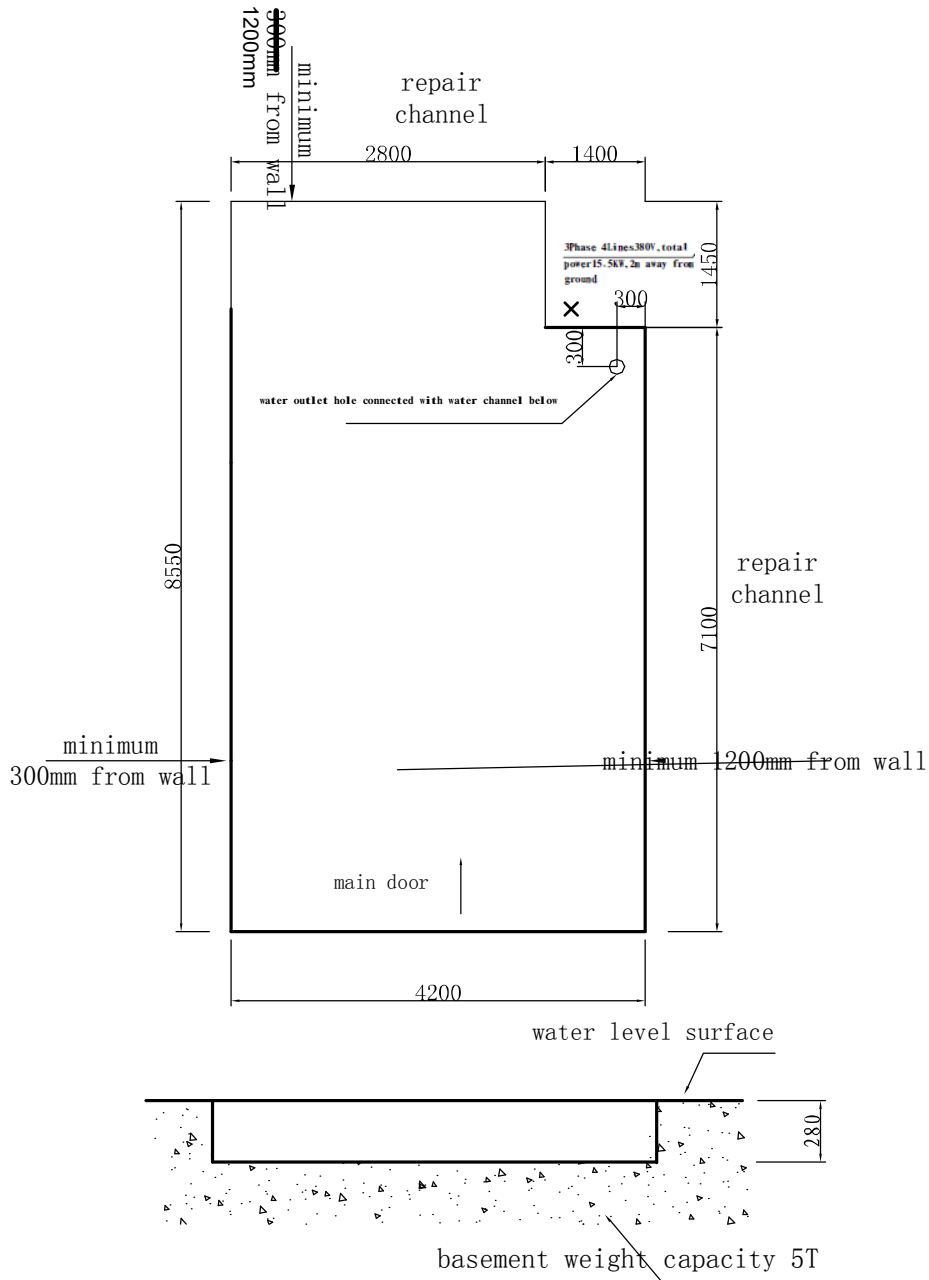

right heating cabinet

notes: 1、 size of booth: outside size: 7000×5550×3430
 inside size: 6900×4000×2650
 main door: 3000×2600

2、 after the installation of the booth is finished, the customer consolidate the booth with concrete.

left heating cabinet

basement weight capacity 5T

notes: 1、 size of booth: outside size: 7000×5550×3430
 inside size: 6900×4000×2650
 main door: 3000×2600

2、 after the installation of the booth is finished, the customer consolidate the booth with concrete.

back left heating cabinet

notes: 1、 size of booth: outside size: 7000×5550×3430
 inside size: 6900×4000×2650
 main door: 3000×2600

2、 after the installation of the booth is finished, the customer consolidate the booth with concrete.

back right heating cabinet

notes: 1、 size of booth: outside size: 7000×5550×3430
 inside size: 6900×4000×2650
 main door: 3000×2600

2、 after the installation of the booth is finished, the customer consolidate the booth with concrete