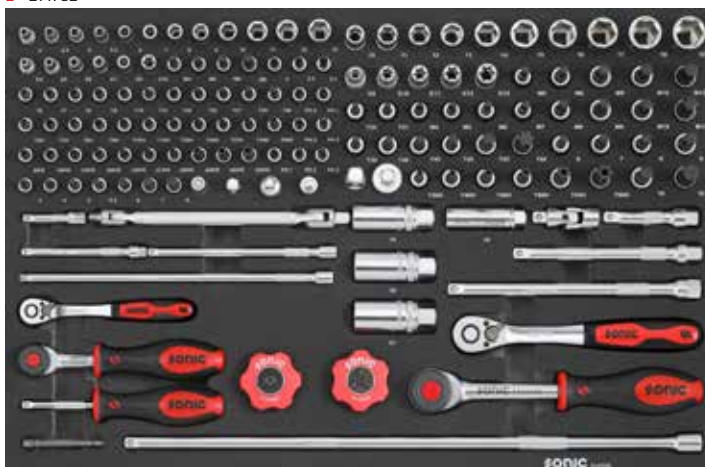

# S10 toolbox

**M**

1X 570 X 370MM

• Art. no. 735409 • Art. no. 735415 • Art. no. 735416 • Art. no. 735419 S10 toolbox 6 drawers filled with 354-PCS tools

1 602407

2 214702

3 309507

4 604901