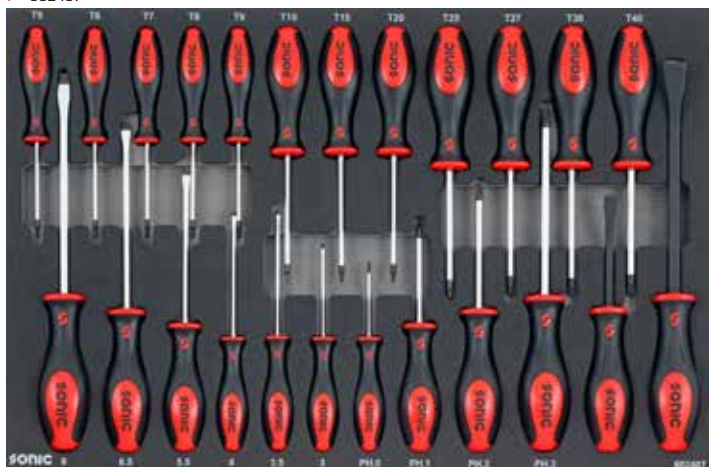

# S10 toolbox

**M**

1X 570 X 370MM

• Art. no. 735409 • Art. no. 735415 • Art. no. 735416 • Art. no. 735419 S10 toolbox 6 drawers filled with 354-PCS tools

1 602407

2 214702

3 309507

4 604901