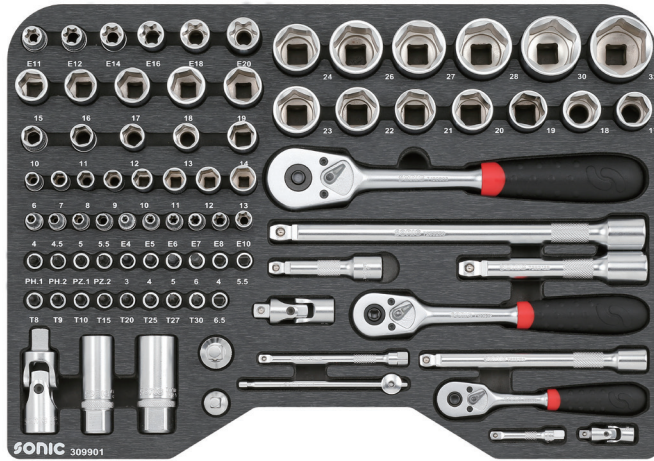

309901

	NO	Sonic NO	Size	Length	Q'ty
	1	41509	9mm	135mm	
	2	41508	8mm	125mm	
	3	41507	7mm	115mm	
	4	41506	6mm	105mm	
	5	41510	10mm	145mm	
	6	41511	11mm	155mm	
	7	41512	12mm	165mm	
	8	41513	13mm	175mm	
	9	41514	14mm	185mm	
	10	41515	15mm	195mm	
	11	41516	16mm	205mm	
	12	41517	17mm	215mm	
	13	41518	18mm	225mm	
	14	41519	19mm	235mm	
	15	41520	20mm	245mm	
	16	41522	22mm	265mm	
	17	22611	E11	28mm	
	18	22612	E12	28mm	
	19	22614	E14	28mm	
	20	22616	E16	28mm	
	21	22618	E18	28mm	
	22	22620	E20	30mm	
	23	22515	15mm	28mm	
	24	22516	16mm	28mm	
	25	22517	17mm	28mm	
	26	22518	18mm	30mm	
	27	22519	19mm	30mm	
	28	22510	10mm	28mm	

	NO	Sonic NO	Size	Length	Q'ty
	29	22511	11mm	28mm	
	30	22512	12mm	28mm	
	31	22513	13mm	28mm	
	32	22514	14mm	28mm	
	33	21506	6mm	25mm	
	34	21507	7mm	25mm	
	35	21508	8mm	25mm	
	36	21509	9mm	25mm	
	37	21510	10mm	25mm	
	38	21511	11mm	25mm	
	39	21512	12mm	25mm	
	40	21513	13mm	25mm	
	41	21504	4mm	25mm	
	42	21545	4.5mm	25mm	
	43	21505	5mm	25mm	
	44	21555	5.5mm	25mm	
	45	21604	E4	25mm	
	46	21605	E5	25mm	
	47	21606	E6	25mm	
	48	21607	E7	25mm	
	49	21608	E8	25mm	
	50	21610	E10	25mm	
	51	8113701	PH.1	37mm	
	52	8113702	PH.2	37mm	
	53	8123701	PZ.1	37mm	
	54	8123702	PZ.2	37mm	