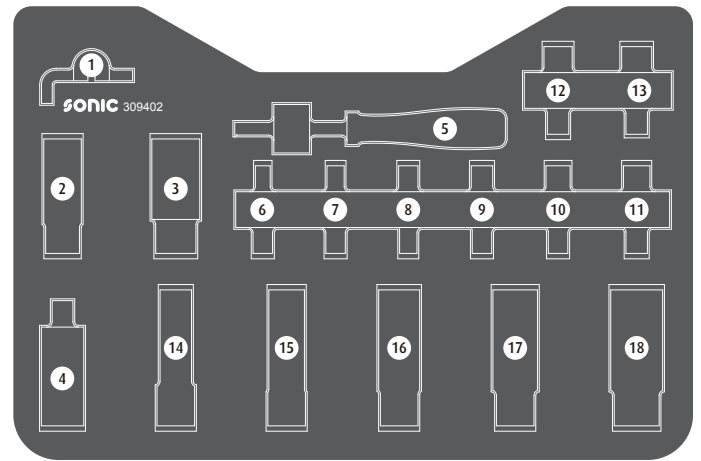

309402

	NO	Sonic NO	Size	Length	Q'ty
	1	184-3	1.5mm	45mm	
			2mm	48mm	
			2.5mm	50mm	
	2	7171316	16mm	65mm	
	3	7171321	21mm	65mm	
	4	71531	1/2"	70mm	
	5	72401	1/4"	150mm	
	6	2155006	6mm	50mm	
	7	2155007	7mm	50mm	
	8	2155008	8mm	50mm	
	9	2155009	9mm	50mm	
	10	2155010	10mm	50mm	
	11	2155011	11mm	50mm	
	12	2155012	12mm	50mm	
	13	2155013	13mm	50mm	
	14	2357713	13mm	77mm	
	15	2357715	15mm	77mm	
	16	2357717	17mm	77mm	
	17	2357719	19mm	77mm	
	18	2357722	22mm	77mm	
	19	21511	11mm	25mm	
	20	21512	12mm	25mm	
	21	21513	13mm	25mm	
	22	21514	14mm	25mm	
	23	21507	7mm	25mm	

	NO	Sonic NO	Size	Length	Q'ty
	24	21508	8mm	25mm	
	25	21509	9mm	25mm	
	26	21510	10mm	25mm	
	27	21504	4mm	25mm	
	28	21545	4.5mm	25mm	
	29	21505	5mm	25mm	
	30	21555	5.5mm	25mm	
	31	21506	6mm	25mm	
	32	8143703	3mm	37mm	
	33	8143704	4mm	37mm	
	34	8143705	5mm	37mm	
	35	8143706	6mm	37mm	
	36	8163708	T8	37mm	
	37	8163710	T10	37mm	
	38	8163715	T15	37mm	
	39	8163720	T20	37mm	
	40	8163725	T25	37mm	
	41	8163727	T27	37mm	
	42	8163730	T30	37mm	
	43	8113701	PH.1	37mm	
	44	8113702	PH.2	37mm	
	45	8123701	PZ.1	37mm	
	46	8123702	PZ.2	37mm	
	47	8133704	4mm	37mm	
	48	81337055	5.5mm	37mm