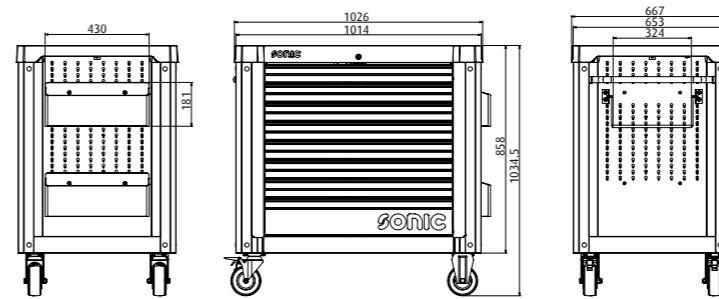

# EXTRA DEEP DIEP

DRAWER FOAM SYSTEM FOR S12XD

750 X 570MM	1/3 190 X 370MM	1/3 190 X 370MM
	1/3 190 X 370MM	1/3 190 X 370MM
	1/3 190 X 370MM	1/3 190 X 370MM

ART. NO. 773546

7 DRAWERS FILLED WITH **735-PCS.** TOOLS