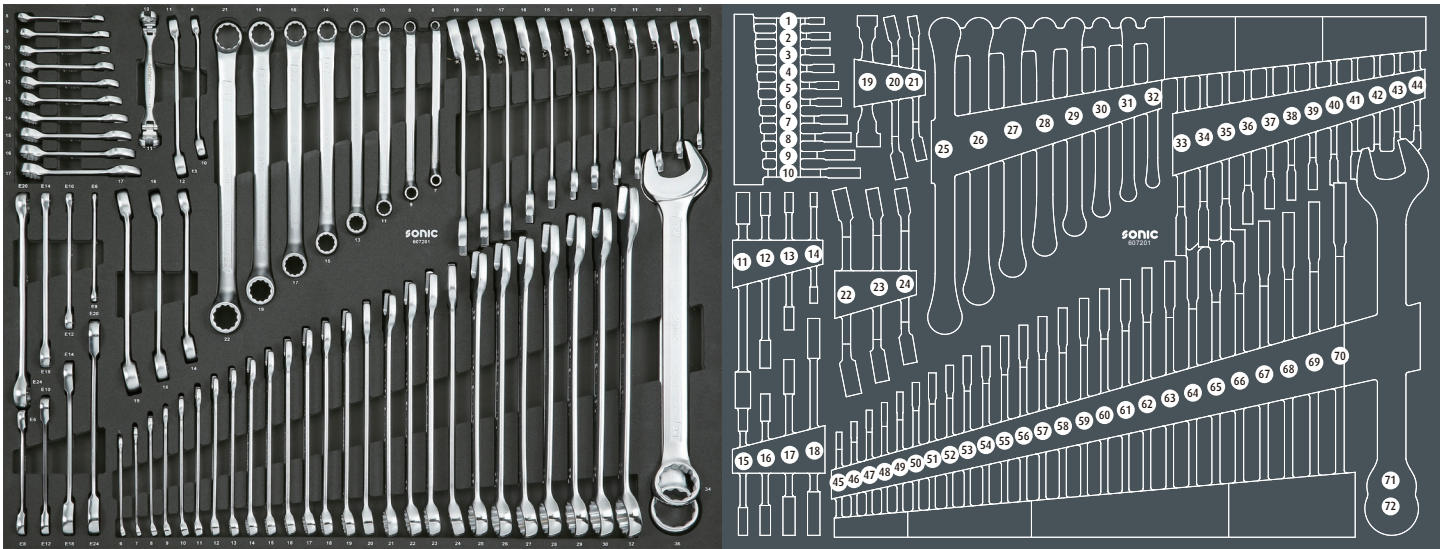

607201

	NO	Sonic NO	Size	Length	Q'ty
	1	42608	8mm	91mm	
	2	42609	9mm	97mm	
	3	42610	10mm	97mm	
	4	42611	11mm	100mm	
	5	42612	12mm	105mm	
	6	42613	13mm	108mm	
	7	42614	14mm	115mm	
	8	42615	15mm	118mm	
	9	42616	16mm	122mm	
	10	42617	17mm	130mm	
	11	4162024	E20xE24	224mm	
	12	4161418	E14xE18	182mm	
	13	4161012	E10xE12	142mm	
	14	4160608	E6xE8	113mm	
	15	41760608	E6xE8	130.4mm	
	16	41761012	E10xE12	144.4mm	
	17	41761418	E14xE18	181.4mm	
	18	41762024	E20xE24	224.4mm	
	19	4081011	10x11mm	153mm	
	20	4111113	11x13mm	165mm	
	21	4110810	8x10mm	145mm	
	22	4111719	17x19mm	210mm	
	23	4111618	16x18mm	196mm	
	24	4111214	12x14mm	178mm	
	25	4192122	21x22mm	318mm	
	26	4191819	18x19mm	292mm	
	27	4191617	16x17mm	260mm	
	28	4191415	14x15mm	239mm	
	29	4191213	12x13mm	217mm	
	30	4191011	10x11mm	198mm	
	31	4190809	8x9mm	183mm	
	32	4190607	6x7mm	168mm	
	33	4170219	19mm	247mm	
	34	4170218	18mm	239mm	
	35	4170217	17mm	232mm	
	36	4170216	16mm	216mm	
	37	4170215	15mm	200mm	
	38	4170214	14mm	189mm	

	NO	Sonic NO	Size	Length	Q'ty
	39	4170213	13mm	180mm	
	40	4170212	12mm	174mm	
	41	4170211	11mm	168mm	
	42	4170210	10mm	159mm	
	43	4170209	9mm	143mm	
	44	4170208	8mm	136mm	
	45	41506	6mm	105mm	
	46	41507	7mm	115mm	
	47	41508	8mm	125mm	
	48	41509	9mm	135mm	
	49	41510	10mm	145mm	
	50	41511	11mm	155mm	
	51	41512	12mm	165mm	
	52	41513	13mm	175mm	
	53	41514	14mm	185mm	
	54	41515	15mm	195mm	
	55	41516	16mm	205mm	
	56	41517	17mm	215mm	
	57	41518	18mm	225mm	
	58	41519	19mm	235mm	
	59	41520	20mm	245mm	
	60	41521	21mm	255mm	
	61	41522	22mm	265mm	
	62	41523	23mm	275mm	
	63	41524	24mm	285mm	
	64	41525	25mm	295mm	
	65	41526	26mm	305mm	
	66	41527	27mm	315mm	
	67	41528	28mm	325mm	
	68	41529	29mm	335mm	
	69	41530	30mm	345mm	
	70	41532	32mm	365mm	
	71	41534	34mm	380mm	
	72	41536	36mm	410mm