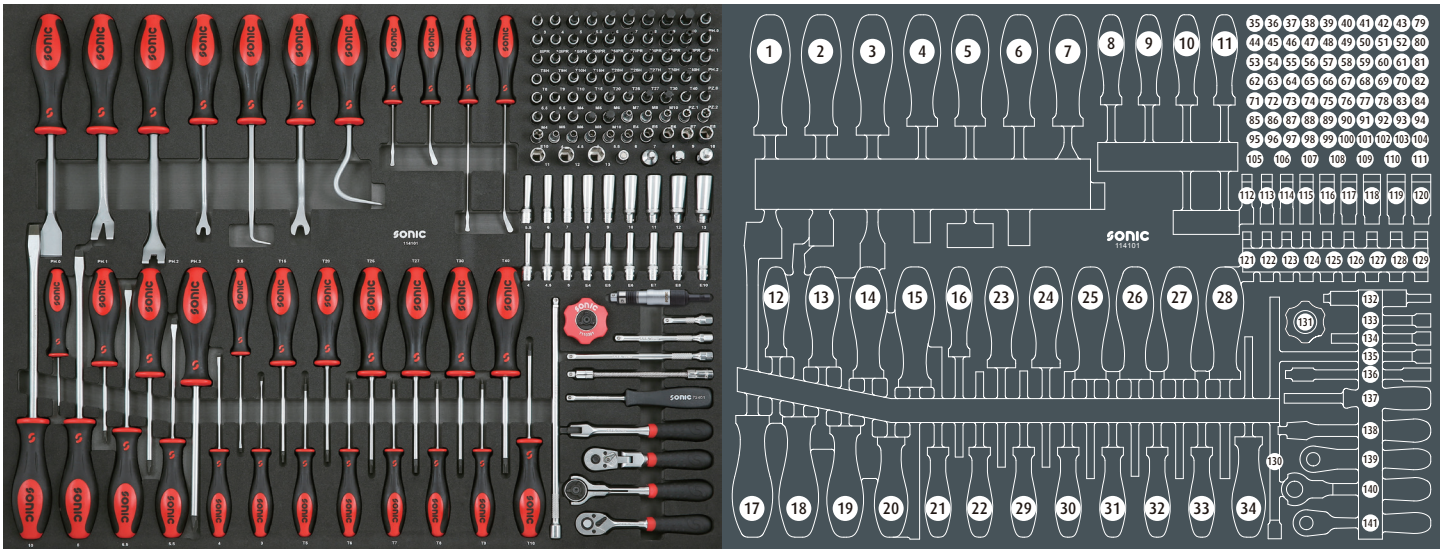

114101

	NO	Sonic NO	Size	Length	Q'ty
	1	47903		249mm	
	2	47902		234mm	
	3	47908		256mm	
	4	47906		230mm	
	5	47904		240mm	
	6	47907		239mm	
	7	47905		195mm	
	8	47833		155mm	
	9	47835		225mm	
	10	47834		155mm	
	11	47836		225mm	
	12	1310	PH.0	152mm	
	13	1311	PH.1	183mm	
	14	1312	PH.2	215mm	
	15	1313	PH.3	274mm	
	16	13335	3.5mm	192mm	
	17	13310	10mm	324mm	
	18	13308	8mm	299mm	
	19	13365	6.5mm	265mm	
	20	13355	5.5mm	228mm	
	21	13304	4mm	192mm	
	22	13303	3mm	167mm	
	23	13615	T15	203mm	
	24	13620	T20	203mm	
	25	13625	T25	215mm	
	26	13627	T27	215mm	
	27	13630	T30	215mm	
	28	13640	T40	215mm	

	NO	Sonic NO	Size	Length	Q'ty
	29	13605	T5	167mm	
	30	13606	T6	167mm	
	31	13607	T7	167mm	
	32	13608	T8	167mm	
	33	13609	T9	167mm	
	34	13610	T10	203mm	
	35	8143703	3mm	37mm	
	36	8143704	4mm	37mm	
	37	8143705	5mm	37mm	
	38	81437055	5.5mm	37mm	
	39	8143706	6mm	37mm	
	40	8143707	7mm	37mm	
	41	8143708	8mm	37mm	
	42	8143709	9mm	37mm	
	43	8143710	10mm	37mm	
	44	8153708	8IPR	37mm	
	45	8153710	10IPR	37mm	
	46	8153715	15IPR	37mm	
	47	8153720	20IPR	37mm	
	48	8153725	25IPR	37mm	
	49	8153727	27IPR	37mm	
	50	8153730	30IPR	37mm	
	51	8153740	40IPR	37mm	
	52	8153745	45IPR	37mm	
	53	8173708	T8H	37mm	
	54	8173709	T9H	37mm	
	55	8173710	T10H	37mm	
	56	8173715	T15H	37mm	
	57	8173720	T20H	37mm	
	58	8173725	T25H	37mm	
	59	8173727	T27H	37mm	
	60	8173730	T30H	37mm	
	61	8173740	T40H	37mm	
	62	8163708	T8	37mm	
	63	8163709	T9	37mm	
	64	8163710	T10	37mm	
	65	8163715	T15	37mm	
	66	8163720	T20	37mm	
	67	8163725	T25	37mm