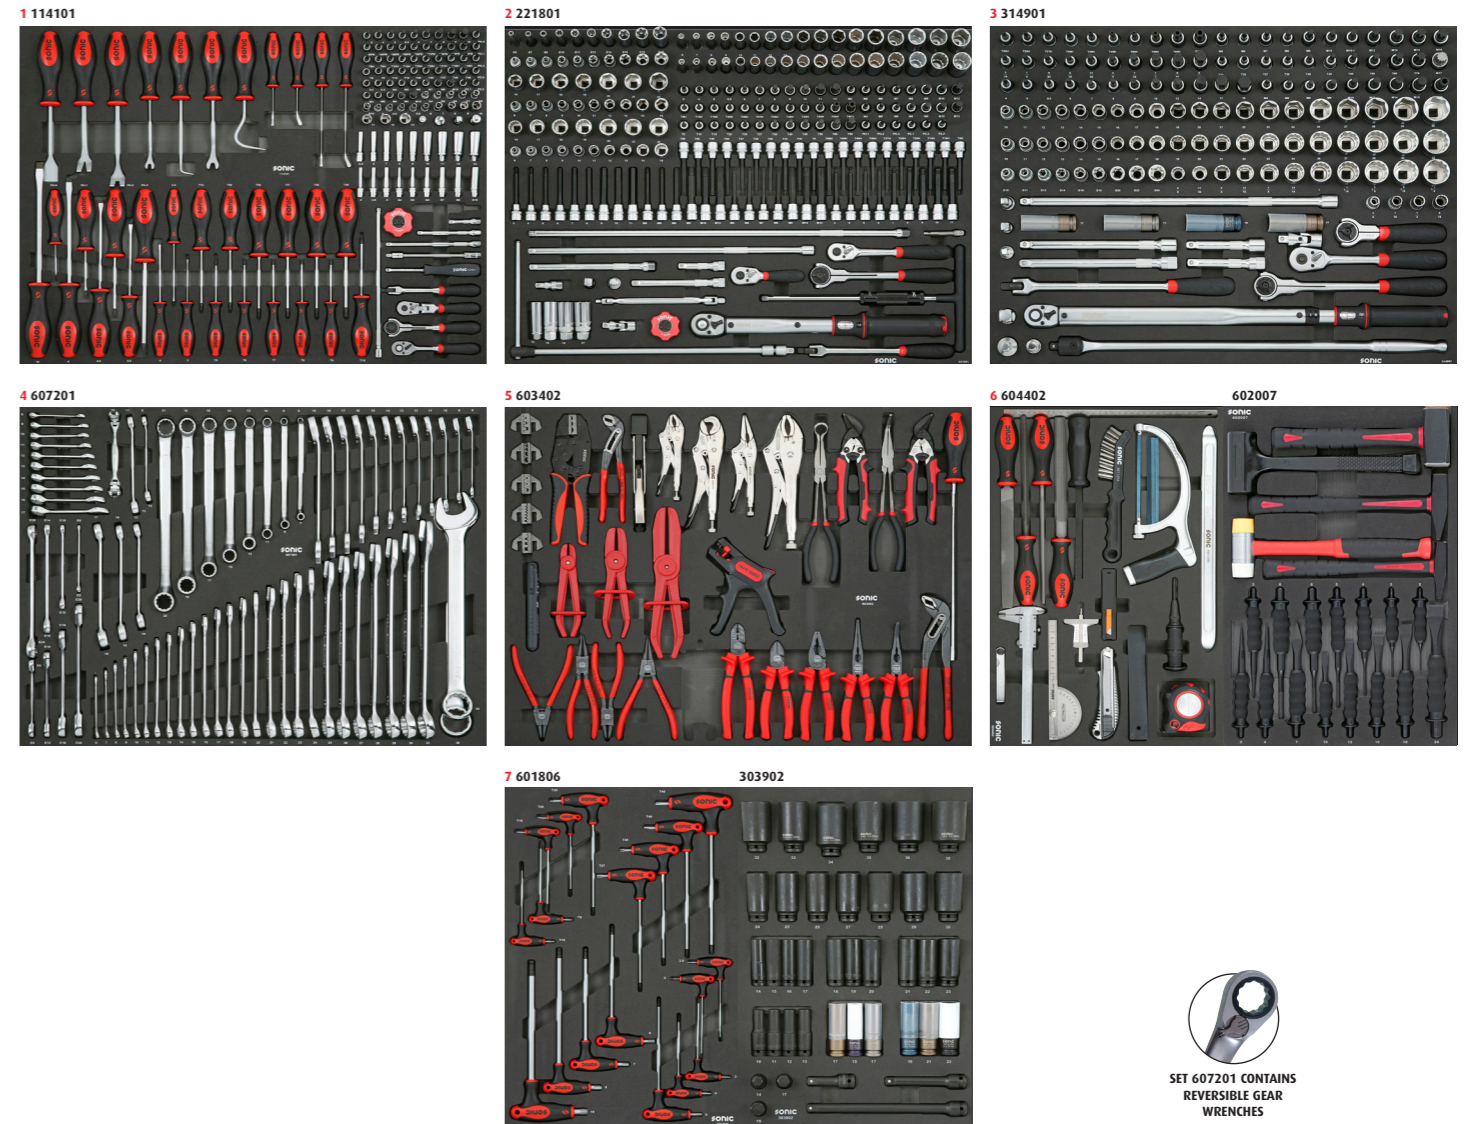

# EXTRA DEEP DIEP

DRAWER FOAM SYSTEM FOR S12XD

750 X 570MM	1/3 190 X 370MM	1/3 190 X 370MM
	1/3 190 X 370MM	1/3 190 X 370MM
	1/3 190 X 370MM	1/3 190 X 370MM

ART. NO. 773546

7 DRAWERS FILLED WITH **735-PCS.** TOOLS

**THE ULTIMATE TOOL BOX**

SET 607201 CONTAINS  
REVERSIBLE GEAR  
WRENCHES