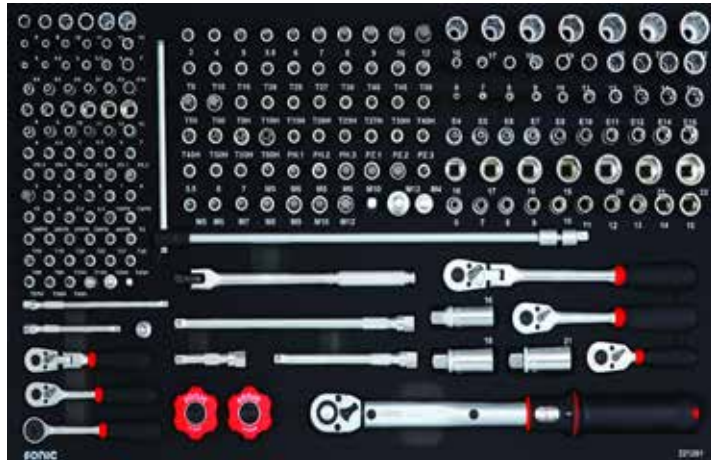

485-PCS

ART. NO. 748512
ART. NO. 748517
ART. NO. 748518
ART. NO. 748520

7 DRAWERS FILLED WITH 485-PCS TOOLS

1 603202

2 221201

3 308401

4 605301

5 602204

	NO	Sonic NO	Size	Length	Q'ty
	44	41522	22mm	265mm	
	45	41523	23mm	275mm	
	46	41524	24mm	285mm	
	47	41525	25mm	295mm	
	48	41526	26mm	305mm	
	49	41527	27mm	315mm	
	50	41528	28mm	325mm	
	51	41529	29mm	335mm	
	52	41530	30mm	345mm	
	53	41532	32mm	365mm	