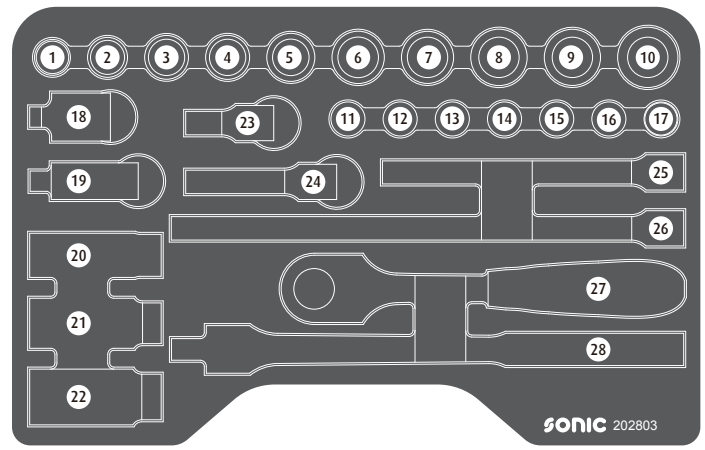

202803

| | NO | Sonic NO | Size | Length | Q'ty |
|--|----|----------|-----------------|--------|------|
| | 1 | 22513 | 13mm | 28mm | |
| | 2 | 22514 | 14mm | 28mm | |
| | 3 | 22515 | 15mm | 28mm | |
| | 4 | 22516 | 16mm | 28mm | |
| | 5 | 22517 | 17mm | 28mm | |
| | 6 | 22518 | 18mm | 30mm | |
| | 7 | 22519 | 19mm | 30mm | |
| | 8 | 22520 | 20mm | 30mm | |
| | 9 | 22521 | 21mm | 30mm | |
| | 10 | 22522 | 22mm | 32mm | |
| | 11 | 22506 | 6mm | 28mm | |
| | 12 | 22507 | 7mm | 28mm | |
| | 13 | 22508 | 8mm | 28mm | |
| | 14 | 22509 | 9mm | 28mm | |
| | 15 | 22510 | 10mm | 28mm | |
| | 16 | 22511 | 11mm | 28mm | |
| | 17 | 22512 | 12mm | 28mm | |
| | 18 | 71632 | 1/2"(F)X3/8"(M) | 39mm | |
| | 19 | 71521 | 3/8" | 52mm | |
| | 20 | 7171216 | 16mm | 65mm | |
| | 21 | 7171218 | 18mm | 65mm | |
| | 22 | 7171221 | 21mm | 65mm | |
| | 23 | 7142044 | 3/8" | 44mm | |
| | 24 | 7142075 | 3/8" | 75mm | |
| | 25 | 7142150 | 3/8" | 150mm | |
| | 26 | 7142250 | 3/8" | 250mm | |
| | 27 | 7120902 | 3/8" | 195mm | |
| | 28 | 7232250 | 3/8" | 250mm | |