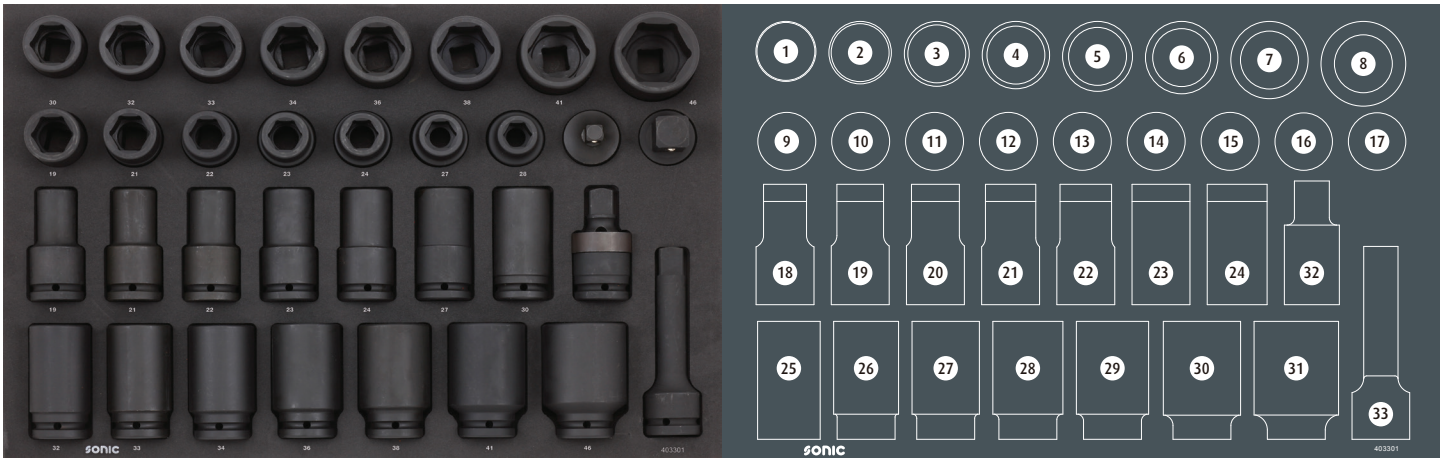

403301

	NO	Sonic NO	Size	Length	Q'ty
	1	34530	30mm	53mm	
	2	34532	32mm	57mm	
	3	34533	33mm	57mm	
	4	34534	34mm	57mm	
	5	34536	36mm	57mm	
	6	34538	38mm	57mm	
	7	34541	41mm	58mm	
	8	34546	46mm	63mm	
	9	34519	19mm	50mm	
	10	34521	21mm	50mm	
	11	34522	22mm	50mm	
	12	34523	23mm	50mm	
	13	34524	24mm	50mm	
	14	34527	27mm	53mm	
	15	34528	28mm	53mm	
	16	73643	3/4"(F)x1/2"(M)	56mm	
	17	73645	3/4"(F)x1"(M)	63mm	
	18	3459019	19mm	90mm	
	19	3459021	21mm	90mm	
	20	3459022	22mm	90mm	
	21	3459023	23mm	90mm	
	22	3459024	24mm	90mm	
	23	3459027	27mm	90mm	
	24	3459030	30mm	90mm	
	25	3459032	32mm	90mm	
	26	3459033	33mm	90mm	
	27	3459034	34mm	90mm	
	28	3459036	36mm	90mm	
	29	3459038	38mm	90mm	
	30	3459041	41mm	90mm	
	31	3459046	46mm	90mm	
	32	73541	3/4"	94mm	
	33	7344150	3/4"	150mm	