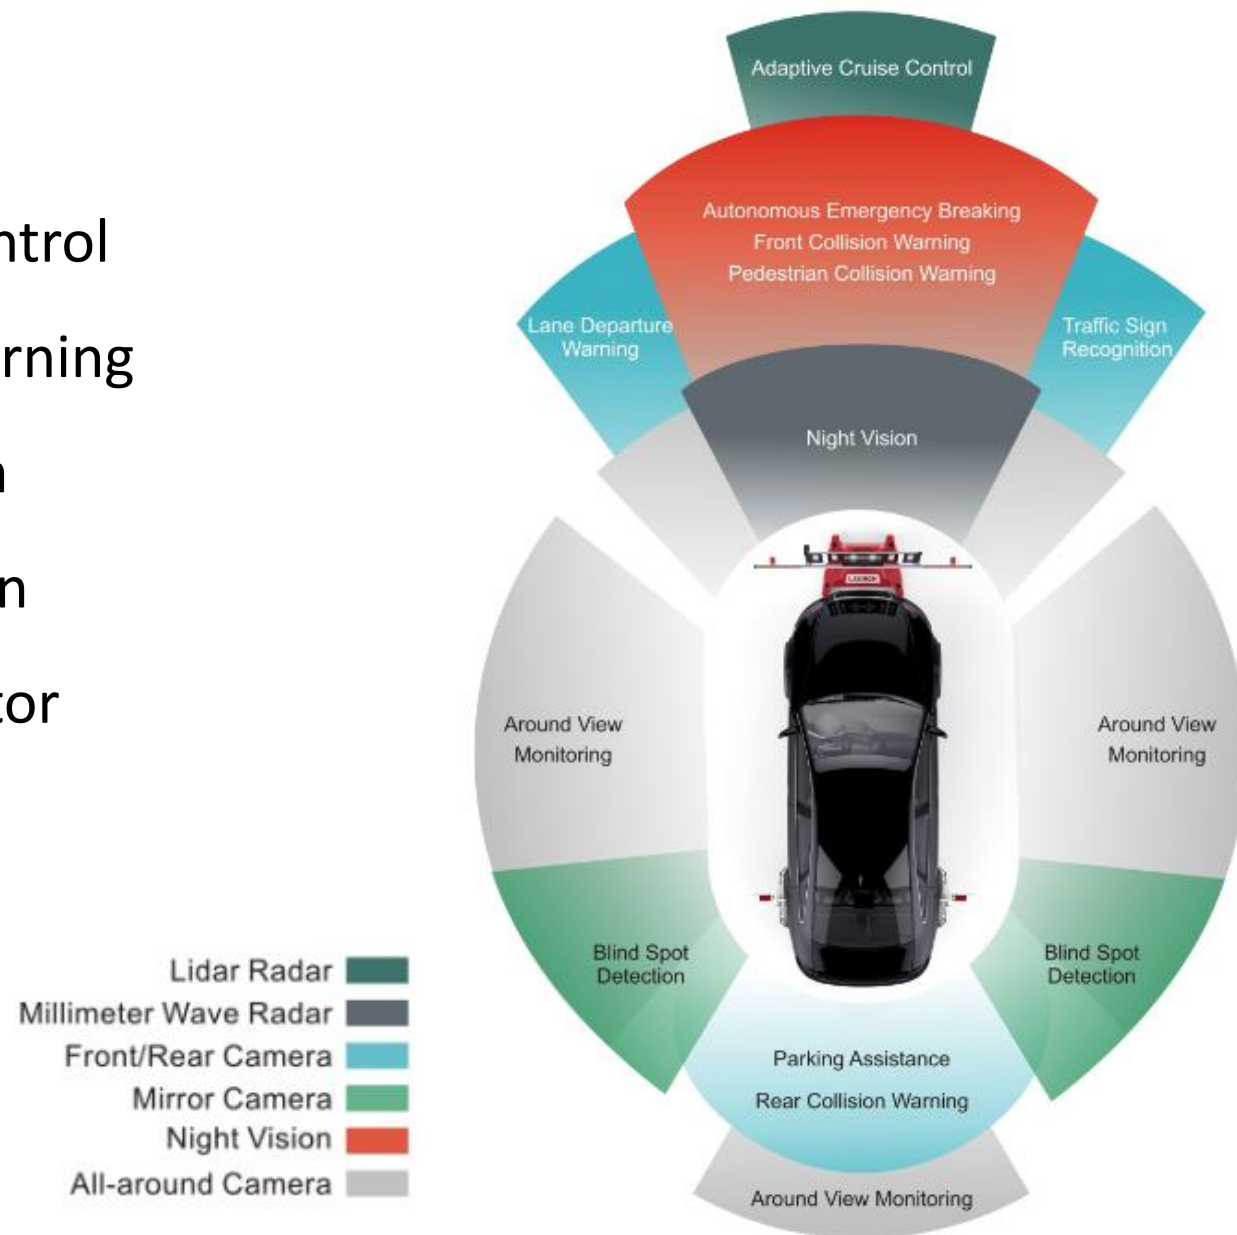

Product Introduction

X-431 ADAS Pro Calibration Equipment

LAUNCH Europe GmbH

Introduction

X-431 ADAS Pro is the new generation automotive ADAS camera and radar calibration equipment developed by Launch. With the new user-friendly design, lightweight construction and electric control system, you can do the job of calibration of camera- and radar-based ADAS systems more simply. The X-431 ADAS Pro allows the operator to locate the camera calibration panels and the radar reflector panel in the correct position to ensure the system calibration to be carried out quickly and accurately.

X-431 ADAS Pro is suitable to the auto body shop, glass service shop, and professional workshop, to provide the professional recalibration for the ADAS camera and radar, when the sensors have been removed, replaced or repaired.

ADAS Functions

- Adaptive Cruise Control
- Lane Departure Warning
- Night Vision System
- Blind Spot Detection
- Around View Monitor

X-431 ADAS Calibration functions

Features

- The modular structure with aluminum material and useful accessories enable you to configure the tool in the best way to suit your workshop.
- Multiple optional panels, wide car model coverage.
- Provide the instruction before beginning a calibration procedure (in App).
- Professional special function of ADAS system in Launch diagnosis software.

Features

- According to the software indication, adjust the height of panel electrically.

Features

- The newly designed wheel clamp has adjustable size, it is suitable for all kinds of passenger car tires.