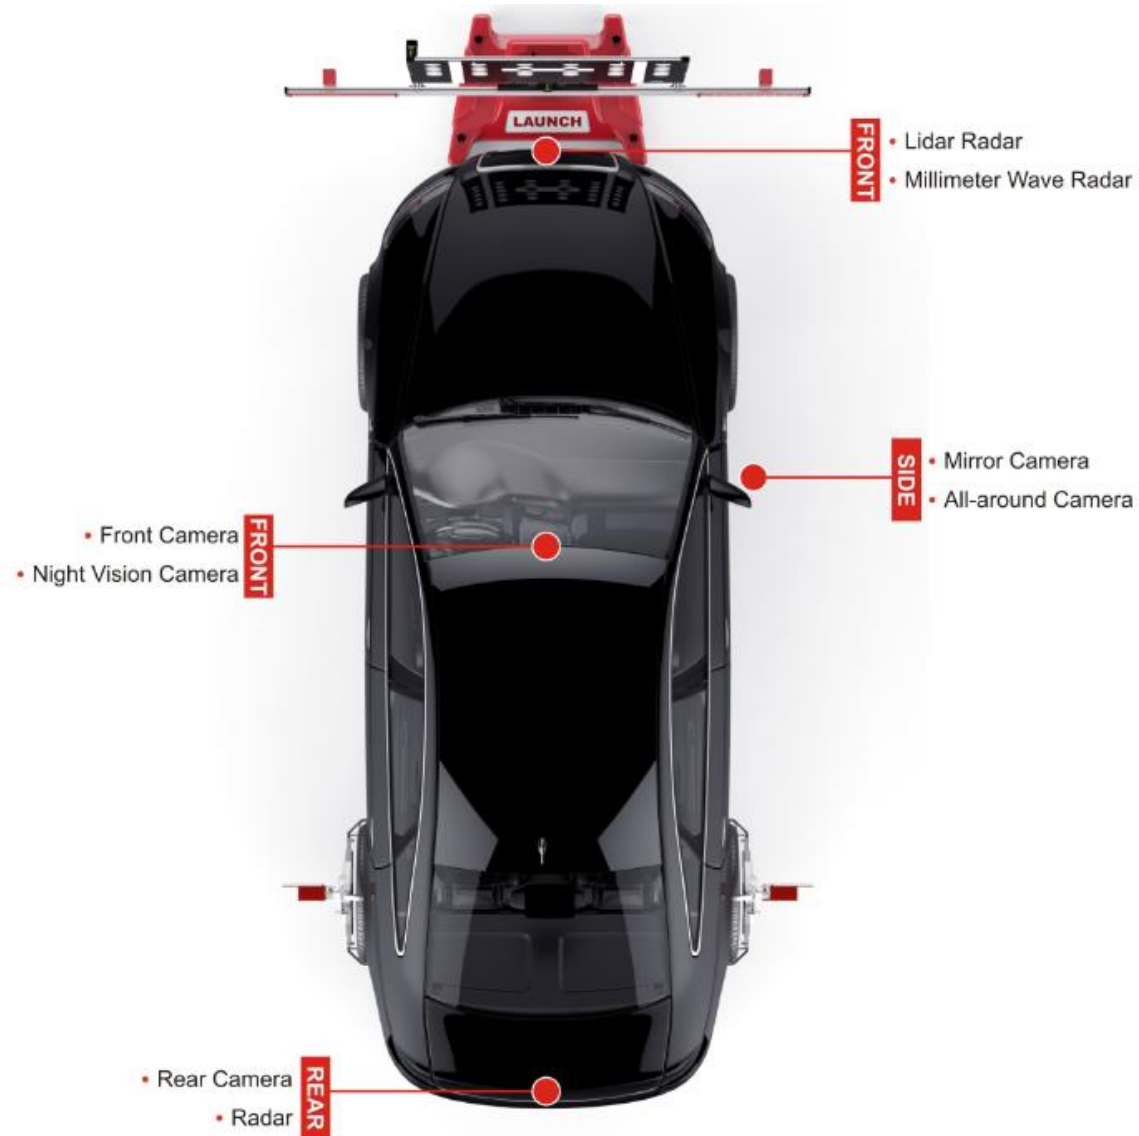

Product Introduction

X-431 ADAS Pro Calibration Equipment

LAUNCH Europe GmbH

Introduction

X-431 ADAS Pro is the new generation automotive ADAS camera and radar calibration equipment developed by Launch. With the new user-friendly design, lightweight construction and electric control system, you can do the job of calibration of camera- and radar-based ADAS systems more simply. The X-431 ADAS Pro allows the operator to locate the camera calibration panels and the radar reflector panel in the correct position to ensure the system calibration to be carried out quickly and accurately.

ADAS Functions

- Adaptive Cruise Control
- Lane Departure Warning
- Night Vision System
- Blind Spot Detection
- Around View Monitor

X-431 ADAS Calibration functions

Features

- The modular structure with aluminum material and useful accessories enable you to configure the tool in the best way to suit your workshop.
- Multiple optional panels, wide car model coverage.
- Provide the instruction before beginning a calibration procedure (in App).
- Professional special function of ADAS system in Launch diagnosis software.

Features

- According to the software indication, adjust the height of panel electrically.

Features

- The newly designed wheel clamp has adjustable size, it is suitable for all kinds of passenger car tires.

- The wheel clamp can be adjusted horizontally through the integrated level meter.

Product configuration-Standard Start KIT

Calibration frame

Wheel clamps/Laser module(x2)

Calibration panel (LAC01-02 VAG-FC)