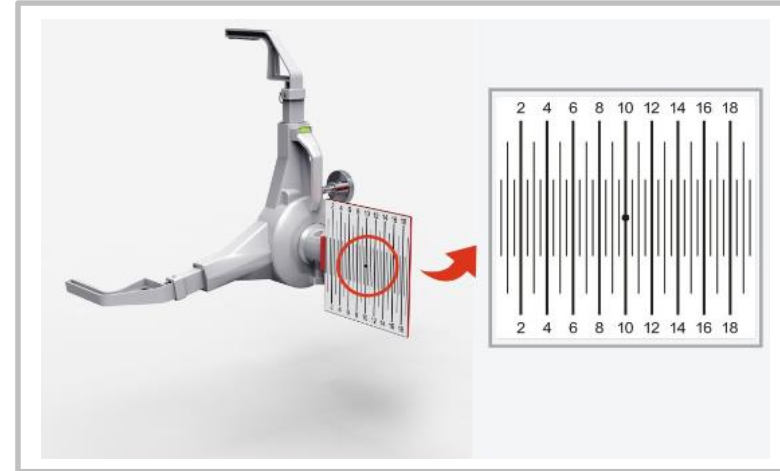

Features

- According to the software indication, adjust the height of panel electrically.

Features

- The newly designed wheel clamp has adjustable size, it is suitable for all kinds of passenger car tires.

- The wheel clamp can be adjusted horizontally through the integrated level meter.

Product configuration-Standard Start KIT

Calibration frame

Wheel clamps/Laser module(x2)

Calibration panel (LAC01-02 VAG-FC)