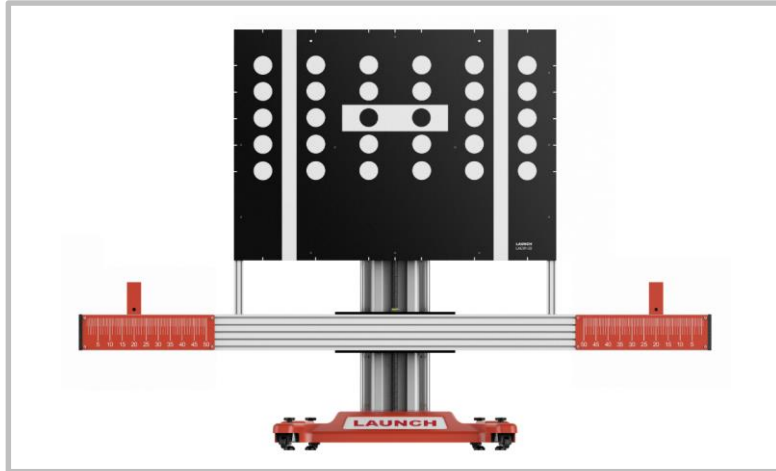

Product Introduction

X-431 ADAS Pro Calibration Equipment

LAUNCH Europe GmbH

Introduction

X-431 ADAS Pro is the new generation automotive ADAS camera and radar calibration equipment developed by Launch. With the new user-friendly design, lightweight construction and electric control system, you can do the job of calibration of camera- and radar-based ADAS systems more simply. The X-431 ADAS Pro allows the operator to locate the camera calibration panels and the radar reflector panel in the correct position to ensure the system calibration to be carried out quickly and accurately.

ADAS Functions

- Adaptive Cruise Control
- Lane Departure Warning
- Night Vision System
- Blind Spot Detection
- Around View Monitor

X-431 ADAS Calibration functions

Features

- The modular structure with aluminum material and useful accessories enable you to configure the tool in the best way to suit your workshop.
- Multiple optional panels, wide car model coverage.
- Provide the instruction before beginning a calibration procedure (in App).
- Professional special function of ADAS system in Launch diagnosis software.

Features

- According to the software indication, adjust the height of panel electrically.

Features

- The newly designed wheel clamp has adjustable size, it is suitable for all kinds of passenger car tires.

- The wheel clamp can be adjusted horizontally through the integrated level meter.

Product configuration-Standard Start KIT

Calibration frame

Wheel clamps/Laser module(x2)

Calibration panel (LAC01-02 VAG-FC)