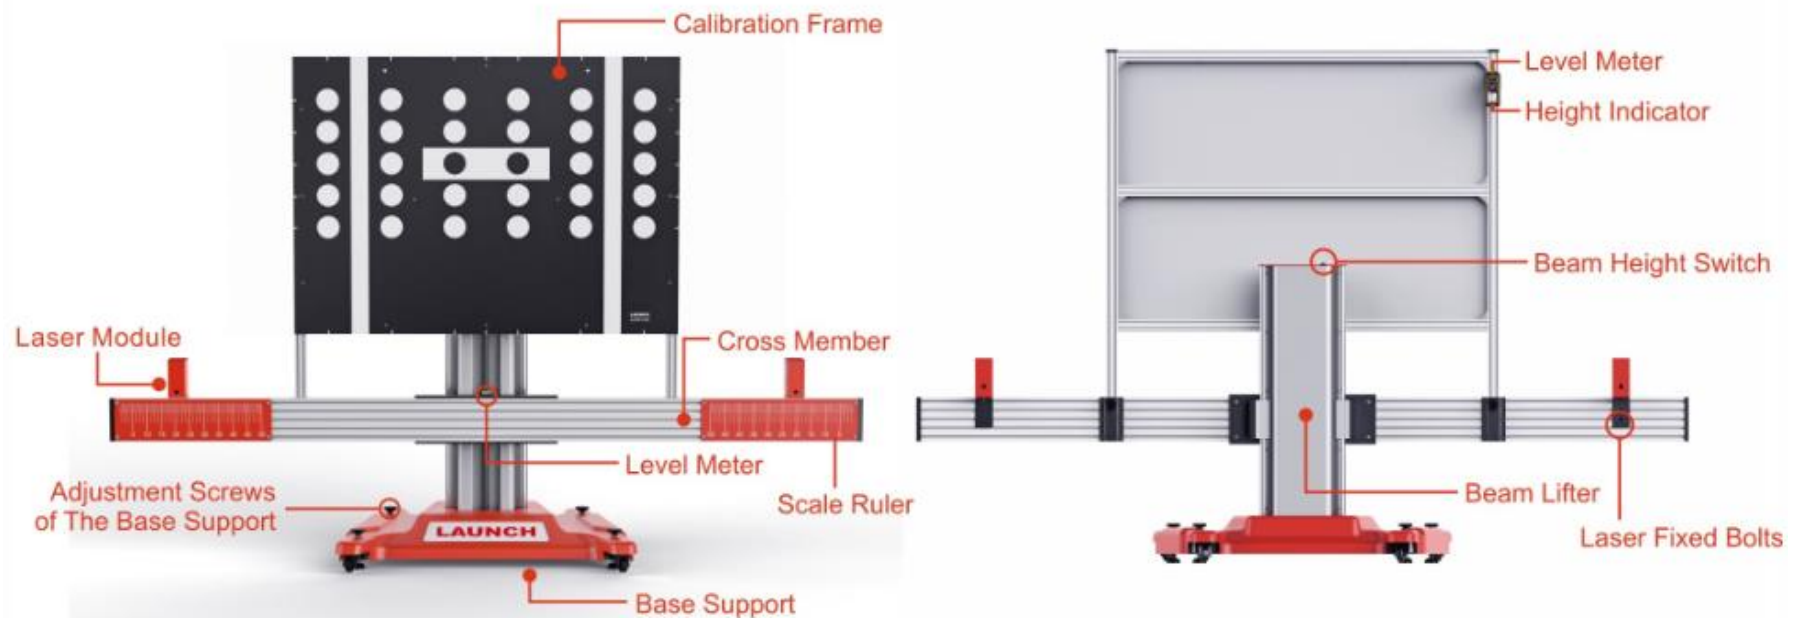

ADAS Functions

- Adaptive Cruise Control
- Lane Departure Warning
- Night Vision System
- Blind Spot Detection
- Around View Monitor

X-431 ADAS Calibration functions

Features

- The modular structure with aluminum material and useful accessories enable you to configure the tool in the best way to suit your workshop.
- Multiple optional panels, wide car model coverage.
- Provide the instruction before beginning a calibration procedure (in App).
- Professional special function of ADAS system in Launch diagnosis software.

Features

- According to the software indication, adjust the height of panel electrically.

Features

- The newly designed wheel clamp has adjustable size, it is suitable for all kinds of passenger car tires.

- The wheel clamp can be adjusted horizontally through the integrated level meter.

Product configuration-Standard Start KIT

Calibration frame

Wheel clamps/Laser module(x2)

Calibration panel (LAC01-02 VAG-FC)