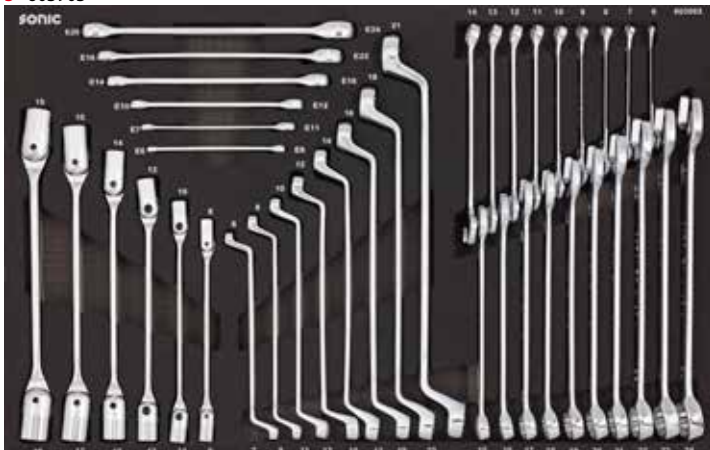

173-PCS

ART. NO. 717331	

4 DRAWERS FILLED WITH 173-PCS TOOLS

MAIN FEATURES

- 8 DRAWERS:
- 7 SHALLOW DRAWERS
- 1 DEEP DRAWER
- DRAWER BLOCKING SYSTEM, AS PROTECTION AGAINST TIPPING OVER
- FULLY 100% RETRACTABLE DRAWERS
- AUTO RETURN BALL BEARING SLIDES
- FRONT CENTRALIZED SAFETY LOCK
- FOLDING KEY
- STAINLESS STEEL TOPBLADE
- 4X EXTRA LARGE WHEELS Ø125MM, WHEREOF 2X CASTER WITH ROLLING AND TURNING BRAKE
- OVERALL WEIGHT 84KG
- STATIC LOAD CAPACITY: 400KG
- DRAWER CAPACITY: 40KG

1 602407

2 309302

3 603903

4 601707

601707

	NO	Sonic NO	Size	Length	Q'ty
	1	4820110		195-770mm	
	2	45124220	24mm	220mm	
	3	45118190	18mm	190mm	
	4	4631000		278mm	
	5	4611400		311mm	
	6	4811254		225mm	
	7	46913	8"	320mm	
	8	46912	8"	320mm	
	9	46914	8"	320mm	
	10	46911	8"	320mm	
	11	47013		81mm	
	12	4380250	10"	230mm	
	13	4351250	10"	250mm	
	14	4311175	7"	185mm	
	15	4341175	7"	165mm	
	16	4321200	8"	205mm	
	17	4331200	8"	195mm	

	NO	Sonic NO	Size	Length	Q'ty
	43	2357724	24mm	77mm	
	44	2357726	26mm	77mm	
	45	2357727	27mm	77mm	
	46	2357728	28mm	77mm	
	47	2357730	30mm	77mm	
	48	2357732	32mm	77mm	
	49	7110301	1/4"	25mm	
	50	7110302	3/8"	28mm	
	51	8264808	T8	48mm	
	52	8264810	T10	48mm	
	53	8264815	T15	48mm	
	54	8264820	T20	48mm	
	55	8264825	T25	48mm	
	56	8264827	T27	48mm	
	57	8264830	T30	48mm	
	58	8264840	T40	48mm	
	59	8264845	T45	48mm	
	60	8153715	15IPR	37mm	
	61	8153720	20IPR	37mm	
	62	8153725	25IPR	37mm	
	63	8153730	30IPR	37mm	
	64	83406210	10mm	62mm	
	65	83406212	12mm	62mm	
	66	83406214	14mm	62mm	
	67	83406217	17mm	62mm	
	68	83406219	19mm	62mm	
	69	7141050	1/4"	50mm	
	70	7141100	1/4"	100mm	
	71	7141150	1/4"	150mm	
	72	7110201	1/4"	150mm	
	73	71521	3/8"	52mm	
	74	7142044	3/8"	44mm	
	75	7142075	3/8"	75mm	
	76	7142150	3/8"	150mm	
	77	7142250	3/8"	250mm	
	78	7110202	3/8"	235mm	