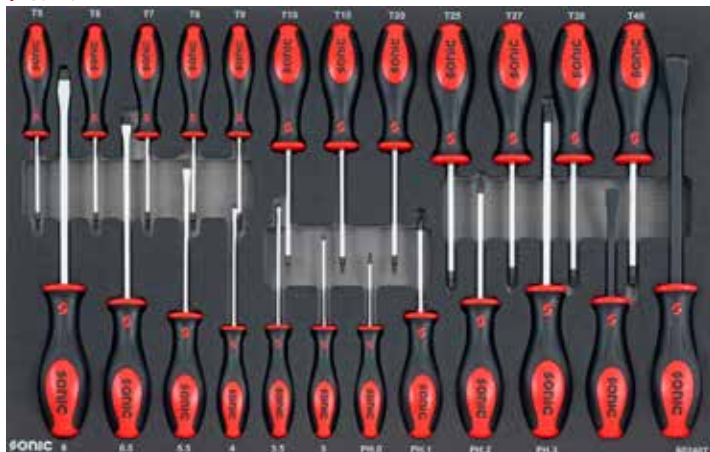

173-PCS

ART. NO. 717331	

4 DRAWERS FILLED WITH 173-PCS TOOLS

MAIN FEATURES

- 8 DRAWERS:
- 7 SHALLOW DRAWERS
- 1 DEEP DRAWER
- DRAWER BLOCKING SYSTEM, AS PROTECTION AGAINST TIPPING OVER
- FULLY 100% RETRACTABLE DRAWERS
- AUTO RETURN BALL BEARING SLIDES
- FRONT CENTRALIZED SAFETY LOCK
- FOLDING KEY
- STAINLESS STEEL TOPBLADE
- 4X EXTRA LARGE WHEELS Ø125MM, WHEREOF 2X CASTER WITH ROLLING AND TURNING BRAKE
- OVERALL WEIGHT 84KG
- STATIC LOAD CAPACITY: 400KG
- DRAWER CAPACITY: 40KG

1 602407

2 309302

3 603903

4 601707

601707

	NO	Sonic NO	Size	Length	Q'ty
	1	4820110		195-770mm	
	2	45124220	24mm	220mm	
	3	45118190	18mm	190mm	
	4	4631000		278mm	
	5	4611400		311mm	
	6	4811254		225mm	
	7	46913	8"	320mm	
	8	46912	8"	320mm	
	9	46914	8"	320mm	
	10	46911	8"	320mm	
	11	47013		81mm	
	12	4380250	10"	230mm	
	13	4351250	10"	250mm	
	14	4311175	7"	185mm	
	15	4341175	7"	165mm	
	16	4321200	8"	205mm	
	17	4331200	8"	195mm	

602407

	NO	Sonic NO	Size	Length	Q'ty
	1	13605	T5	167mm	
	2	13606	T6	167mm	
	3	13607	T7	167mm	
	4	13608	T8	167mm	
	5	13609	T9	167mm	
	6	13610	T10	203mm	
	7	13615	T15	203mm	
	8	13620	T20	203mm	
	9	13625	T25	215mm	
	10	13627	T27	215mm	
	11	13630	T30	215mm	
	12	13640	T40	215mm	
	13	13308	8mm	299mm	
	14	13365	6.5mm	265mm	
	15	13355	5.5mm	228mm	
	16	13304	4mm	192mm	
	17	13335	3.5mm	192mm	
	18	13303	3mm	167mm	
	19	1310	PH.0	152mm	
	20	1311	PH.1	183mm	
	21	1312	PH.2	215mm	
	22	1313	PH.3	274mm	
	23	4821308	8"	205mm	
	24	4821312	12"	305mm	