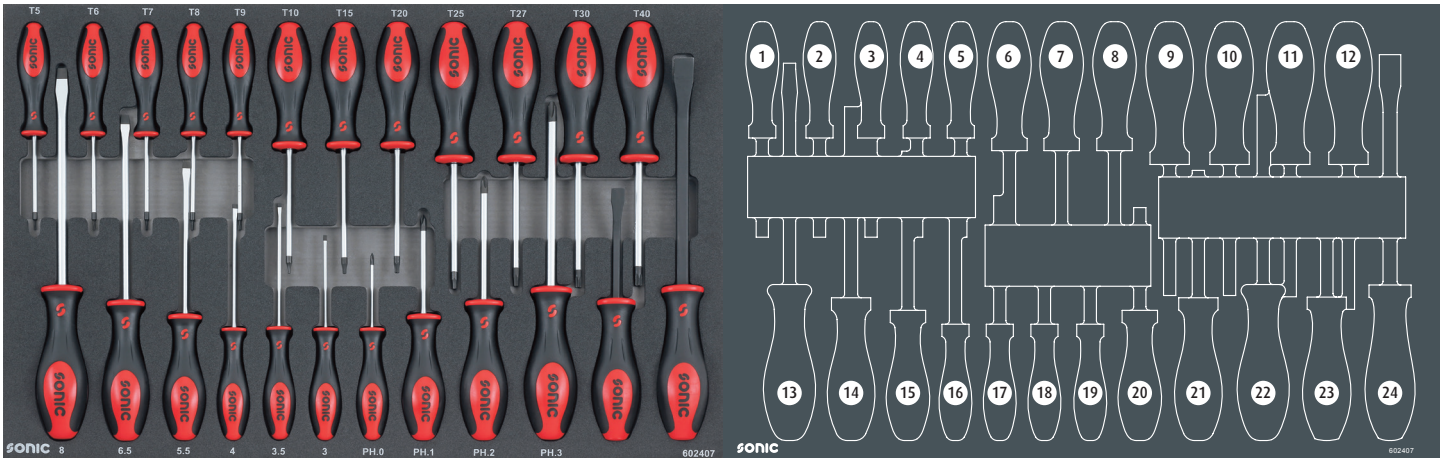

173-PCS

ART. NO. 717331	

4 DRAWERS FILLED WITH 173-PCS TOOLS

MAIN FEATURES

- 8 DRAWERS:
- 7 SHALLOW DRAWERS
- 1 DEEP DRAWER
- DRAWER BLOCKING SYSTEM, AS PROTECTION AGAINST TIPPING OVER
- FULLY 100% RETRACTABLE DRAWERS
- AUTO RETURN BALL BEARING SLIDES
- FRONT CENTRALIZED SAFETY LOCK
- FOLDING KEY
- STAINLESS STEEL TOPBLADE
- 4X EXTRA LARGE WHEELS Ø125MM, WHEREOF 2X CASTER WITH ROLLING AND TURNING BRAKE
- OVERALL WEIGHT 84KG
- STATIC LOAD CAPACITY: 400KG
- DRAWER CAPACITY: 40KG

1 602407

2 309302

3 603903

4 601707

601707

	NO	Sonic NO	Size	Length	Q'ty
	1	4820110		195-770mm	
	2	45124220	24mm	220mm	
	3	45118190	18mm	190mm	
	4	4631000		278mm	
	5	4611400		311mm	
	6	4811254		225mm	
	7	46913	8"	320mm	
	8	46912	8"	320mm	
	9	46914	8"	320mm	
	10	46911	8"	320mm	
	11	47013		81mm	
	12	4380250	10"	230mm	
	13	4351250	10"	250mm	
	14	4311175	7"	185mm	
	15	4341175	7"	165mm	
	16	4321200	8"	205mm	
	17	4331200	8"	195mm	

602407

	NO	Sonic NO	Size	Length	Q'ty
	1	13605	T5	167mm	
	2	13606	T6	167mm	
	3	13607	T7	167mm	
	4	13608	T8	167mm	
	5	13609	T9	167mm	
	6	13610	T10	203mm	
	7	13615	T15	203mm	
	8	13620	T20	203mm	
	9	13625	T25	215mm	
	10	13627	T27	215mm	
	11	13630	T30	215mm	
	12	13640	T40	215mm	
	13	13308	8mm	299mm	
	14	13365	6.5mm	265mm	
	15	13355	5.5mm	228mm	
	16	13304	4mm	192mm	
	17	13335	3.5mm	192mm	
	18	13303	3mm	167mm	
	19	1310	PH.0	152mm	
	20	1311	PH.1	183mm	
	21	1312	PH.2	215mm	
	22	1313	PH.3	274mm	
	23	4821308	8"	205mm	
	24	4821312	12"	305mm	