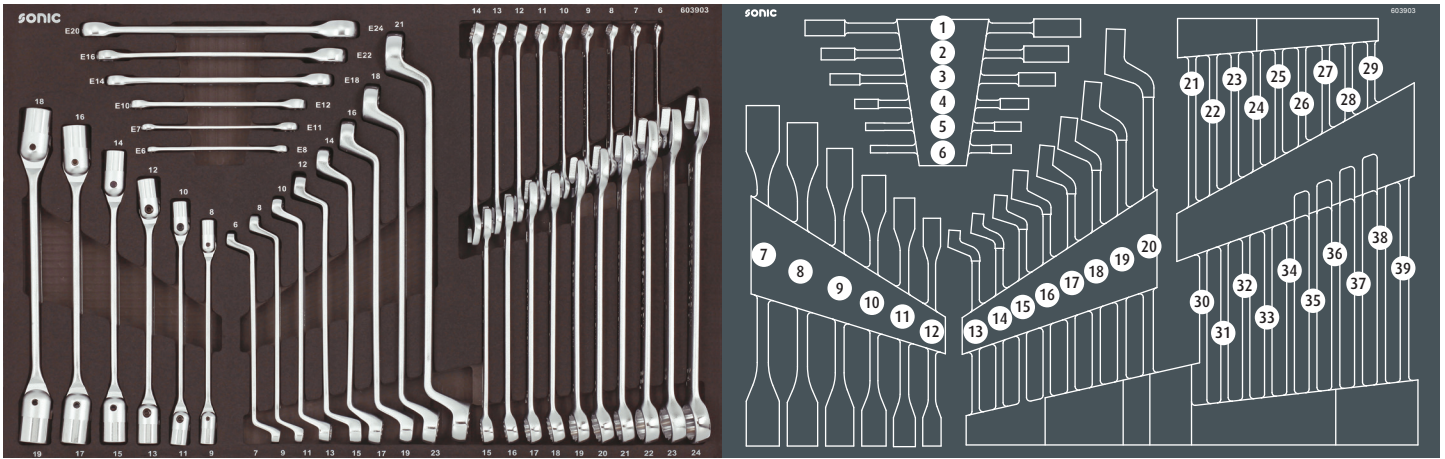

603903

	NO	Sonic NO	Size	Length	Q'ty
	1	4162024	E20xE24	224mm	
	2	4161622	E16xE22	202mm	
	3	4161418	E14xE18	182mm	
	4	4161012	E10xE12	142mm	
	5	4160711	E7xE11	127mm	
	6	4160608	E6xE8	113mm	
	7	4121819	18x19mm	275mm	
	8	4121617	16x17mm	260mm	
	9	4121415	14x15mm	242mm	
	10	4121213	12x13mm	220mm	
	11	4121011	10x11mm	200mm	
	12	4120809	8x9mm	180mm	
	13	4190607	6x7mm	168mm	
	14	4190809	8x9mm	183mm	
	15	4191011	10x11mm	198mm	
	16	4191213	12x13mm	217mm	
	17	4191415	14x15mm	239mm	
	18	4191617	16x17mm	260mm	
	19	4191819	18x19mm	292mm	
	20	4192123	21x23mm	330mm	
	21	41514	14mm	185mm	
	22	41513	13mm	175mm	
	23	41512	12mm	165mm	
	24	41511	11mm	155mm	
	25	41510	10mm	145mm	
	26	41509	9mm	135mm	
	27	41508	8mm	125mm	
	28	41507	7mm	115mm	
	29	41506	6mm	105mm	
	30	41515	15mm	195mm	
	31	41516	16mm	205mm	
	32	41517	17mm	215mm	
	33	41518	18mm	225mm	
	34	41519	19mm	235mm	
	35	41520	20mm	245mm	
	36	41521	21mm	255mm	
	37	41522	22mm	265mm	
	38	41523	23mm	275mm	
	39	41524	24mm	285mm