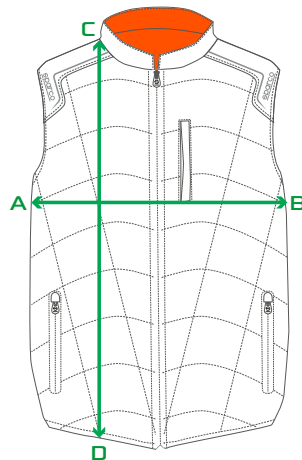

## COLOUR COMBINATION

cod.02402NRtg  
TONE ON TONE STITCHINGS

PRINTED DETAIL  
**sparco**  
SILVER

BLACK  
ORANGE HIGH VISIBILITY

INNER VIEW

## SIZE CHART

SIZES	coll.	S	M	L	XL	XXL	XXXL
A-B torax semi-circumference	-1+	56	58,5	61	63,5	66	68,5
C-D front lenght	-1+	65	67,5	70	72,5	75	77,5

PRODUCT MANAGER:

QUALITY MANAGER:

COORDINATOR: