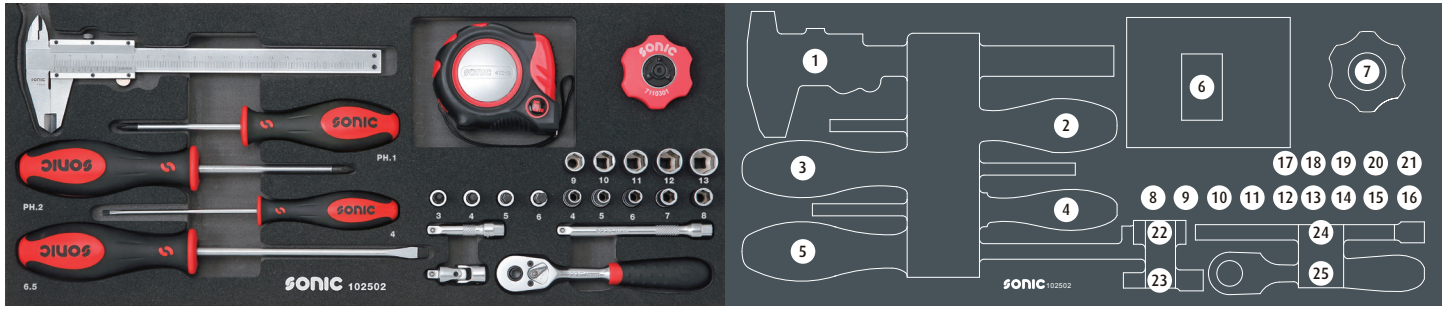

102502

	NO	Sonic NO	Size	Length	Q'ty
	1	47003		230mm	
	2	1311	PH.1	183mm	
	3	1312	PH.2	215mm	
	4	13304	4mm	192mm	
	5	13365	6.5mm	265mm	
	6	47013		81mm	
	7	7110301	1/4"	25mm	
	8	8143703	3mm	37mm	
	9	8143704	4mm	37mm	
	10	8143705	5mm	37mm	
	11	8143706	6mm	37mm	
	12	21504	4mm	25mm	
	13	21505	5mm	25mm	
	14	21506	6mm	25mm	
	15	21507	7mm	25mm	
	16	21508	8mm	25mm	
	17	21509	9mm	25mm	
	18	21510	10mm	25mm	
	19	21511	11mm	25mm	
	20	21512	12mm	25mm	
	21	21513	13mm	25mm	
	22	71511	1/4"	37mm	
	23	7141050	1/4"	50mm	
	24	7141150	1/4"	150mm	
	25	7120901	1/4"	140mm	