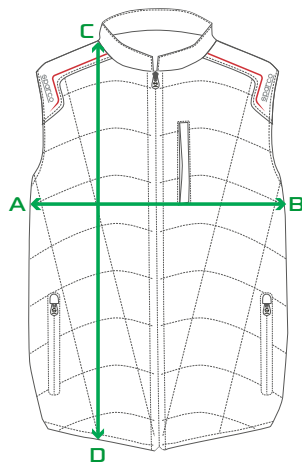

COLOUR COMBINATION

cod.02403BMtg
TONE ON TONE STITCHINGS

- BLUE MARINE 289 C
- CHEST ZIP
BLU 2746 C
- LATERAL ZIPPS
TONE ON TONE

cod.02403NRtg
TONE ON TONE STITCHINGS

- BLACK
- CHEST ZIP
1797 C
- LATERAL ZIPPS
TONE ON TONE

SIZE CHART

SIZES	coll.	S	M	L	XL	XXL	XXXL
A-B torax semi-circumference	-1+	56	58,5	61	63,5	66	68,5
C-D front lenght	-1+	65	67,5	70	72,5	75	77,5