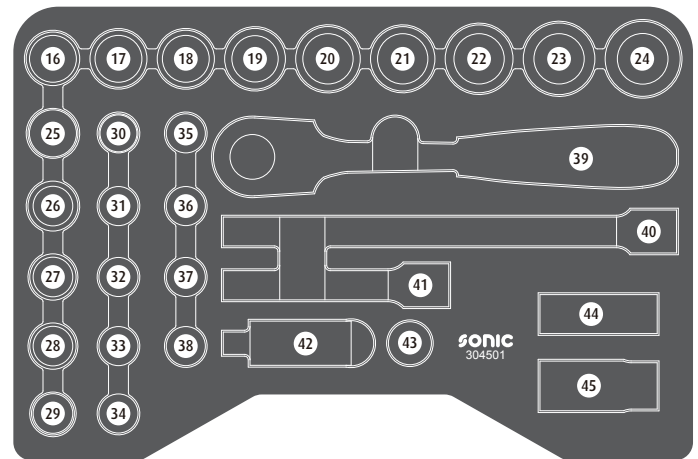

# 304501

	NO	Sonic NO	Size	Length	Q'ty
	1	41515	15mm	195mm	
	2	41516	16mm	205mm	
	3	41517	17mm	215mm	
	4	41518	18mm	225mm	
	5	41519	19mm	235mm	
	6	41522	22mm	265mm	
	7	41506	6mm	105mm	
	8	41507	7mm	115mm	
	9	41508	8mm	125mm	
	10	41509	9mm	135mm	
	11	41510	10mm	145mm	
	12	41511	11mm	155mm	
	13	41512	12mm	165mm	
	14	41513	13mm	175mm	
	15	41514	14mm	185mm	
	16	23522	22mm	38mm	
	17	23523	23mm	38mm	
	18	23524	24mm	38mm	
	19	23525	25mm	42mm	
	20	23526	26mm	42mm	
	21	23527	27mm	42mm	
	22	23528	28mm	43mm	
	23	23530	30mm	43mm	
	24	23532	32mm	43mm	
	25	23521	21mm	38mm	
	26	23520	20mm	38mm	
	27	23519	19mm	38mm	
	28	23518	18mm	38mm	

	NO	Sonic NO	Size	Length	Q'ty
	29	23517	17mm	38mm	
	30	23516	16mm	38mm	
	31	23515	15mm	38mm	
	32	23514	14mm	38mm	
	33	23513	13mm	38mm	
	34	23512	12mm	38mm	
	35	23511	11mm	38mm	
	36	23510	10mm	38mm	
	37	23509	9mm	38mm	
	38	23508	8mm	38mm	
	39	7120903	1/2"	255mm	
	40	7143250	1/2"	250mm	
	41	7143125	1/2"	125mm	
	42	71531	1/2"	70mm	
	43	71623	3/8"(F)X1/2"(M)	43mm	
	44	7171316	16mm	65mm	
	45	7171321	21mm	65mm	