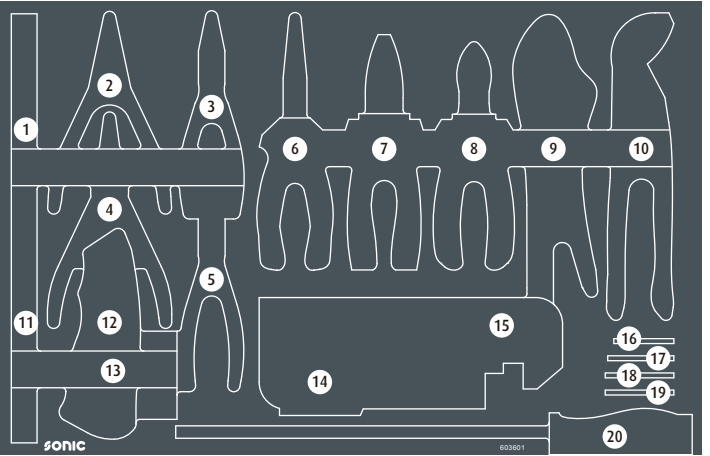

# 603601

	NO	Sonic NO	Size	Length	Q'ty
	1	4821105		142mm	
	2	43613		167mm	
	3	43614		167mm	
	4	43611		178mm	
	5	43612		178mm	
	6	4321200	8"	205mm	
	7	4311175	7"	185mm	
	8	4341175	7"	165mm	
	9	4380250	10"	230mm	
	10	4351250	10"	250mm	
	11	4820110		195-770mm	
	12	46807		164mm	
	13	46807-1		68mm	
	14	601006	1.27, 1.5, 2, 2.5, 3, 4, 5, 6, 8, 10		
	15	600902	T10, T15, T20, T25, T27, T30, T40, T45, T50		
	16	1860106	T6	45mm	
	17	1860107	T7	50mm	
	18	1860108	T8	51mm	
	19	1860109	T9	53mm	
	20	4820207		415mm	