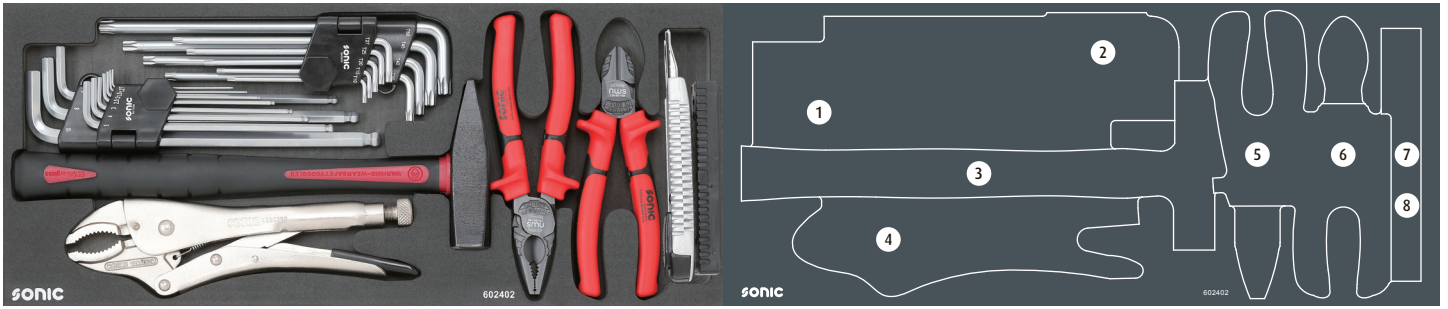

602402

	NO	Sonic NO	Size	Length	Q'ty
	1	601008	1.27, 1.5, 2, 2.5, 3, 4, 5, 6, 8, 10		
	2	600902	T10, T15, T20, T25, T27, T30, T40, T45, T50		
	3	4611400		311mm	
	4	4380250	10"	230mm	
	5	4311175	7"	185mm	
	6	4341175	7"	165mm	
	7	46806		157mm	
	8	46806-1		119mm	