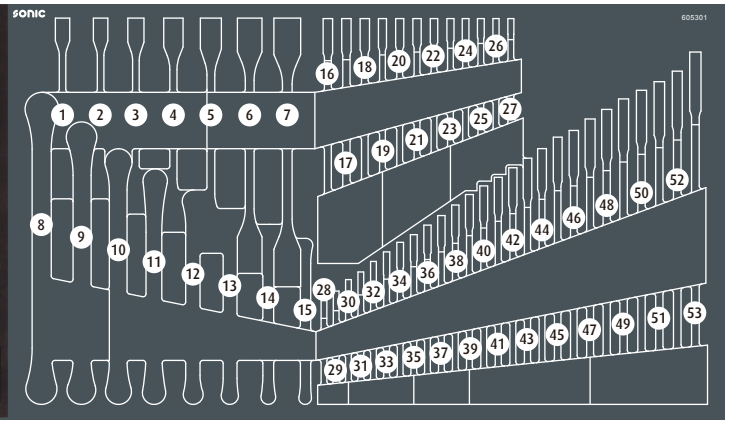

# 605301

	NO	Sonic NO	Size	Length	Q'ty
	1	4120607	6x7mm	184mm	
	2	4120809	8x9mm	180mm	
	3	4121011	10x11mm	200mm	
	4	4121213	12x13mm	220mm	
	5	4121415	14x15mm	242mm	
	6	4121617	16x17mm	260mm	
	7	4121819	18x19mm	275mm	
	8	4192022	20x22mm	318mm	
	9	4191819	18x19mm	292mm	
	10	4191617	16x17mm	260mm	
	11	4191415	14x15mm	239mm	
	12	4191213	12x13mm	217mm	
	13	4191011	10x11mm	198mm	
	14	4190809	8x9mm	183mm	
	15	4190607	6x7mm	168mm	
	16	4170219	19mm	247mm	
	17	4170218	18mm	239mm	
	18	4170217	17mm	232mm	
	19	4170216	16mm	216mm	
	20	4170215	15mm	200mm	
	21	4170214	14mm	189mm	
	22	4170213	13mm	180mm	
	23	4170212	12mm	174mm	
	24	4170211	11mm	168mm	
	25	4170210	10mm	159mm	
	26	4170209	9mm	143mm	
	27	4170208	8mm	136mm	
	28	41506	6mm	105mm	
	29	41507	7mm	115mm	
	30	41508	8mm	125mm	
	31	41509	9mm	135mm	
	32	41510	10mm	145mm	
	33	41511	11mm	155mm	
	34	41512	12mm	165mm	
	35	41513	13mm	175mm	
	36	41514	14mm	185mm	
	37	41515	15mm	195mm	
	38	41516	16mm	205mm	
	39	41517	17mm	215mm	
	40	41518	18mm	225mm	
	41	41519	19mm	235mm	
	42	41520	20mm	245mm	
	43	41521	21mm	255mm	

	NO	Sonic NO	Size	Length	Q'ty
	44	41522	22mm	265mm	
	45	41523	23mm	275mm	
	46	41524	24mm	285mm	
	47	41525	25mm	295mm	
	48	41526	26mm	305mm	
	49	41527	27mm	315mm	
	50	41528	28mm	325mm	
	51	41529	29mm	335mm	
	52	41530	30mm	345mm	
	53	41532	32mm	365mm	