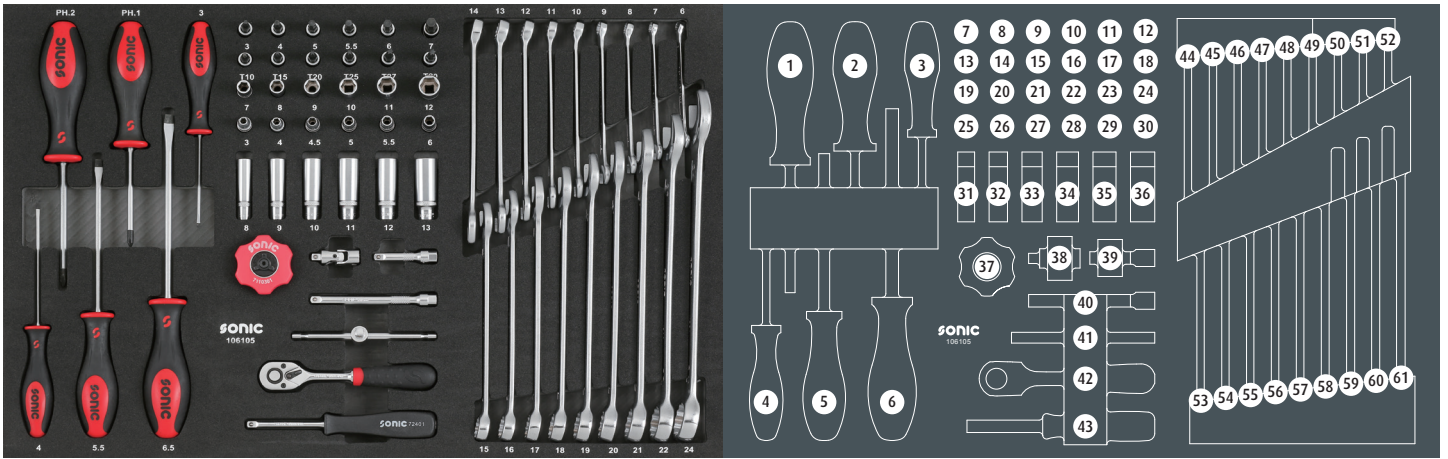

106105

	NO	Sonic NO	Size	Length	Q'ty
	1	1312	PH.2	215mm	
	2	1311	PH.1	183mm	
	3	13303	3mm	167mm	
	4	13304	4mm	192mm	
	5	13355	5.5mm	228mm	
	6	13365	6.5mm	265mm	
	7	8143703	3mm	37mm	
	8	8143704	4mm	37mm	
	9	8143705	5mm	37mm	
	10	81437055	5.5mm	37mm	
	11	8143706	6mm	37mm	
	12	8143707	7mm	37mm	
	13	8163710	T10	37mm	
	14	8163715	T15	37mm	
	15	8163720	T20	37mm	
	16	8163725	T25	37mm	
	17	8163727	T27	37mm	
	18	8163730	T30	37mm	
	19	21507	7mm	25mm	
	20	21508	8mm	25mm	
	21	21509	9mm	25mm	
	22	21510	10mm	25mm	
	23	21511	11mm	25mm	
	24	21512	12mm	25mm	
	25	21503	3mm	25mm	
	26	21504	4mm	25mm	
	27	21545	4.5mm	25mm	
	28	21505	5mm	25mm	
	29	21555	5.5mm	25mm	
	30	21506	6mm	25mm	
	31	2155008	8mm	50mm	
	32	2155009	9mm	50mm	
	33	2155010	10mm	50mm	
	34	2155011	11mm	50mm	
	35	2155012	12mm	50mm	
	36	2155013	13mm	50mm	
	37	7110301	1/4"	25mm	
	38	71511	1/4"	37mm	
	39	7141050	1/4"	50mm	
	40	7141100	1/4"	100mm	

	NO	Sonic NO	Size	Length	Q'ty
	41	7131115	1/4"	115mm	
	42	7120901	1/4"	140mm	
	43	72401	1/4"	150mm	
	44	41514	14mm	185mm	
	45	41513	13mm	175mm	
	46	41512	12mm	165mm	
	47	41511	11mm	155mm	
	48	41510	10mm	145mm	
	49	41509	9mm	135mm	
	50	41508	8mm	125mm	
	51	41507	7mm	115mm	
	52	41506	6mm	105mm	
	53	41515	15mm	195mm	
	54	41516	16mm	205mm	
	55	41517	17mm	215mm	
	56	41518	18mm	225mm	
	57	41519	19mm	235mm	
	58	41520	20mm	245mm	
	59	41521	21mm	255mm	
	60	41522	22mm	265mm	
	61	41524	24mm	285mm	