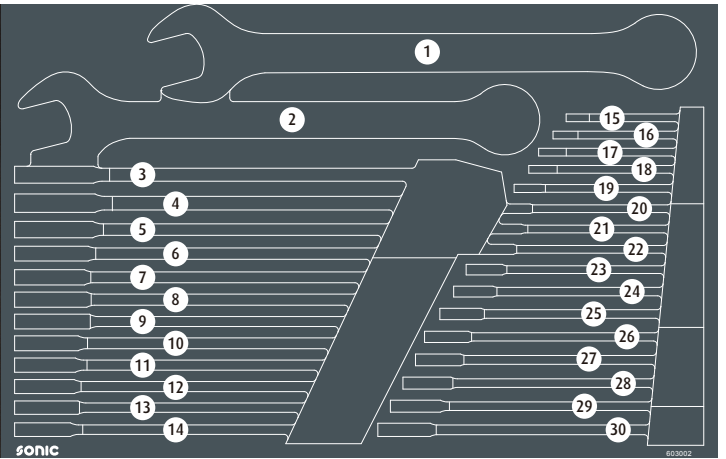

603002

	NO	Sonic NO	Size	Length	Q'ty
	1	41538	38mm	430mm	
	2	41536	36mm	410mm	
	3	41534	34mm	380mm	
	4	41533	33mm	380mm	
	5	41532	32mm	365mm	
	6	41530	30mm	345mm	
	7	41529	29mm	335mm	
	8	41528	28mm	325mm	
	9	41527	27mm	315mm	
	10	41526	26mm	305mm	
	11	41525	25mm	295mm	
	12	41524	24mm	285mm	
	13	41523	23mm	275mm	
	14	41522	22mm	265mm	
	15	41506	6mm	105mm	
	16	41507	7mm	115mm	
	17	41508	8mm	125mm	
	18	41509	9mm	135mm	
	19	41510	10mm	145mm	
	20	41511	11mm	155mm	
	21	41512	12mm	165mm	
	22	41513	13mm	175mm	
	23	41514	14mm	185mm	
	24	41515	15mm	195mm	
	25	41516	16mm	205mm	
	26	41517	17mm	215mm	
	27	41518	18mm	225mm	
	28	41519	19mm	235mm	
	29	41520	20mm	245mm	
	30	41521	21mm	255mm	