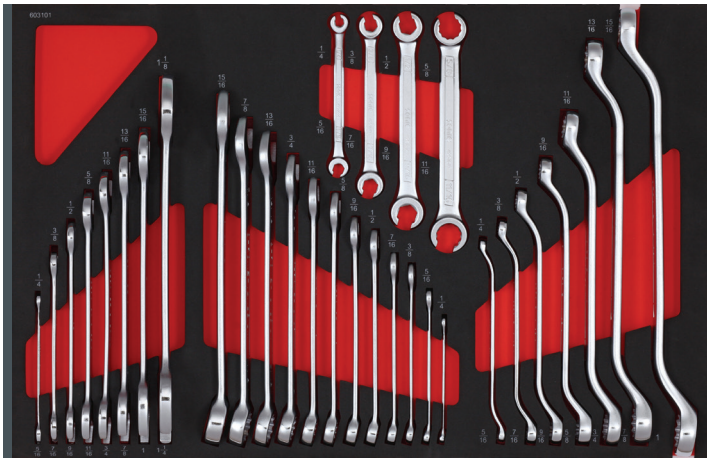

# 603101

	NO	Sonic NO	Size	Length	Q'ty
	1	4220608	1/4"x5/16"	123mm	
	2	4221011	3/8"x7/16"	156mm	
	3	4221314	1/2"x9/16"	180mm	
	4	4221617	5/8"x11/16"	204mm	
	5	4221719	11/16"x3/4"	221mm	
	6	4222122	13/16"x7/8"	237mm	
	7	4222425	15/16"x1"	255mm	
	8	4222932	1.1/8"x1.1/4"	298mm	
	9	4150224	15/16"	285mm	
	10	4150222	7/8"	265mm	
	11	4150221	13/16"	255mm	
	12	4150219	3/4"	235mm	
	13	4150217	11/16"	215mm	
	14	4150216	5/8"	205mm	
	15	4150214	9/16"	185mm	
	16	4150213	1/2"	175mm	
	17	4150211	7/16"	155mm	
	18	4150210	3/8"	145mm	
	19	4150208	5/16"	125mm	
	20	4150206	1/4"	105mm	
	21	4250608	1/4"x5/16"	135mm	
	22	4251011	3/8"x7/16"	152mm	
	23	4251314	1/2"x9/16"	178mm	
	24	4251617	5/8"x11/16"	196mm	
	25	4270608	1/4"x5/16"	165mm	
	26	4271011	3/8"x7/16"	180mm	
	27	4271314	1/2"x9/16"	206mm	
	28	4271416	9/16"x5/8"	232mm	
	29	4271719	11/16"x3/4"	270mm	
	30	4272122	13/16"x7/8"	327mm	
	31	4272425	15/16"x1"	362mm	