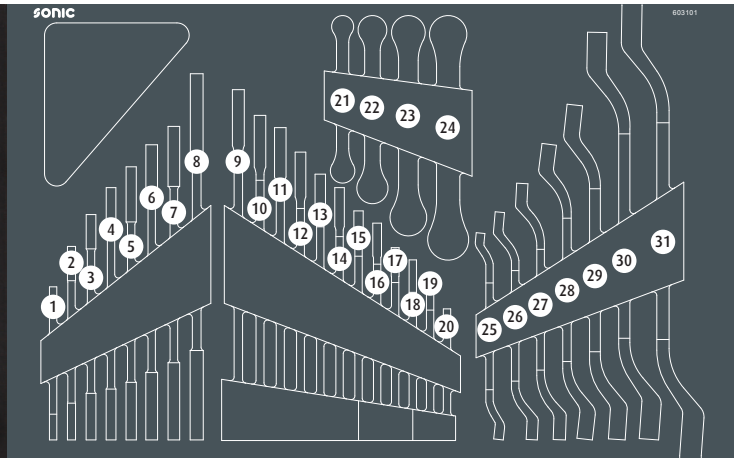

# 603101

	NO	Sonic NO	Size	Length	Q'ty
	1	4220608	1/4"x5/16"	123mm	
	2	4221011	3/8"x7/16"	156mm	
	3	4221314	1/2"x9/16"	180mm	
	4	4221617	5/8"x11/16"	204mm	
	5	4221719	11/16"x3/4"	221mm	
	6	4222122	13/16"x7/8"	237mm	
	7	4222425	15/16"x1"	255mm	
	8	4222932	1.1/8"x1.1/4"	298mm	
	9	4150224	15/16"	285mm	
	10	4150222	7/8"	265mm	
	11	4150221	13/16"	255mm	
	12	4150219	3/4"	235mm	
	13	4150217	11/16"	215mm	
	14	4150216	5/8"	205mm	
	15	4150214	9/16"	185mm	
	16	4150213	1/2"	175mm	
	17	4150211	7/16"	155mm	
	18	4150210	3/8"	145mm	
	19	4150208	5/16"	125mm	
	20	4150206	1/4"	105mm	
	21	4250608	1/4"x5/16"	135mm	
	22	4251011	3/8"x7/16"	152mm	
	23	4251314	1/2"x9/16"	178mm	
	24	4251617	5/8"x11/16"	196mm	
	25	4270608	1/4"x5/16"	165mm	
	26	4271011	3/8"x7/16"	180mm	
	27	4271314	1/2"x9/16"	206mm	
	28	4271416	9/16"x5/8"	232mm	
	29	4271719	11/16"x3/4"	270mm	
	30	4272122	13/16"x7/8"	327mm	
	31	4272425	15/16"x1"	362mm	