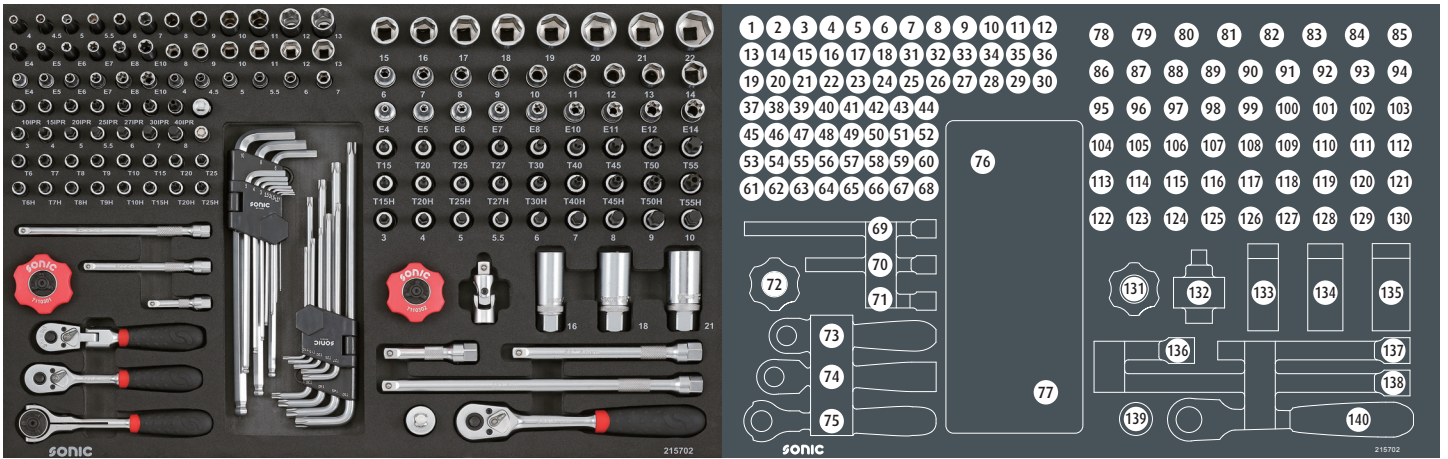

215702

	NO	Sonic NO	Size	Length	Q'ty
	1	2155004	4mm	50mm	
	2	21550045	4.5mm	50mm	
	3	2155005	5mm	50mm	
	4	21550055	5.5mm	50mm	
	5	2155006	6mm	50mm	
	6	2155007	7mm	50mm	
	7	2155008	8mm	50mm	
	8	2155009	9mm	50mm	
	9	2155010	10mm	50mm	
	10	2155011	11mm	50mm	
	11	2155012	12mm	50mm	
	12	2155013	13mm	50mm	
	13	2165004	E4	50mm	
	14	2165005	E5	50mm	
	15	2165006	E6	50mm	
	16	2165007	E7	50mm	
	17	2165008	E8	50mm	
	18	2165010	E10	50mm	
	19	21604	E4	25mm	
	20	21605	E5	25mm	
	21	21606	E6	25mm	
	22	21607	E7	25mm	
	23	21608	E8	25mm	
	24	21610	E10	25mm	
	25	21504	4mm	25mm	
	26	21545	4.5mm	25mm	
	27	21505	5mm	25mm	
	28	21555	5.5mm	25mm	
	29	21506	6mm	25mm	
	30	21507	7mm	25mm	
	31	21508	8mm	25mm	
	32	21509	9mm	25mm	
	33	21510	10mm	25mm	
	34	21511	11mm	25mm	
	35	21512	12mm	25mm	
	36	21513	13mm	25mm	
	37	8153710	10IPR	37mm	
	38	8153715	15IPR	37mm	
	39	8153720	20IPR	37mm	
	40	8153725	25IPR	37mm	
	41	8153727	27IPR	37mm	
	42	8153730	30IPR	37mm	

	NO	Sonic NO	Size	Length	Q'ty
	43	8153740	40IPR	37mm	
	44	71511	1/4"	37mm	
	45	8143703	3mm	37mm	
	46	8143704	4mm	37mm	
	47	8143705	5mm	37mm	
	48	81437055	5.5mm	37mm	
	49	8143706	6mm	37mm	
	50	8143707	7mm	37mm	
	51	8143708	8mm	37mm	
	52	72225	1/4"	25mm	
	53	8163706	T6	37mm	
	54	8163707	T7	37mm	
	55	8163708	T8	37mm	
	56	8163709	T9	37mm	
	57	8163710	T10	37mm	
	58	8163715	T15	37mm	
	59	8163720	T20	37mm	
	60	8163725	T25	37mm	
	61	8173706	T6H	37mm	
	62	8173707	T7H	37mm	
	63	8173709	T9H	37mm	
	64	8173708	T8H	37mm	
	65	8173710	T10H	37mm	
	66	8173715	T15H	37mm	
	67	8173720	T20H	37mm	
	68	8173725	T25H	37mm	
	69	7141150	1/4"	150mm	
	70	7141100	1/4"	100mm	
	71	7141050	1/4"	50mm	
	72	7110301	1/4"	25mm	
	73	7110101	1/4"	133mm	
	74	7120901	1/4"	140mm	
	75	7110201	1/4"	150mm	
	76	601008	1.27, 1.5, 2, 2.5, 3, 4, 5, 6, 8, 10