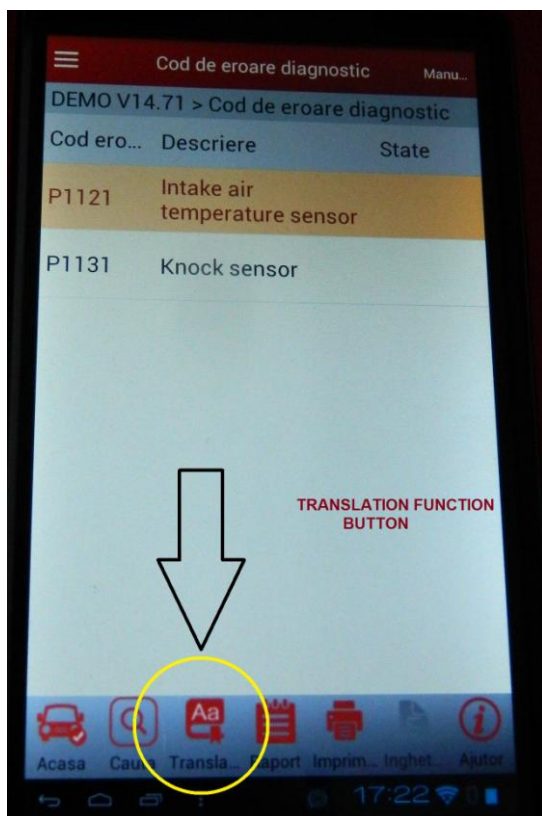

Newsletter: X-431 PRO series (X-431 Pro and X-431 Pro3) M2-4

The LAUNCH X-431 PRO series is a new advanced automobile diagnostic solutions based on Android tablet. The new highlight is remote diagnosis (with golo) and built-in social network service (SNS), which creates a new mobile internet platform environment to connect vehicles and workshops. Also, it can realize all the diagnostic functions of X431 series which includes reading DTCs, clearing DTCs, reading data stream, actuation test and more special features, and covers American, Asian und European cars.

News:

1. **GOOGLE translation function:** now you can enjoy the benefits of direct translation into your native language of the error code wanted (Wi-Fi connection needed)

LAUNCH

2. **Google search function:** you have the possibility to search directly from your Pro the information Google is displaying about the particular error code you are interested in

3. **INDEPENDENT "BUTTONS"** for brake reset, oil reset, steering angle sensor (SAS) reset (in this way, the access to these commonly used functions will be much more easy)