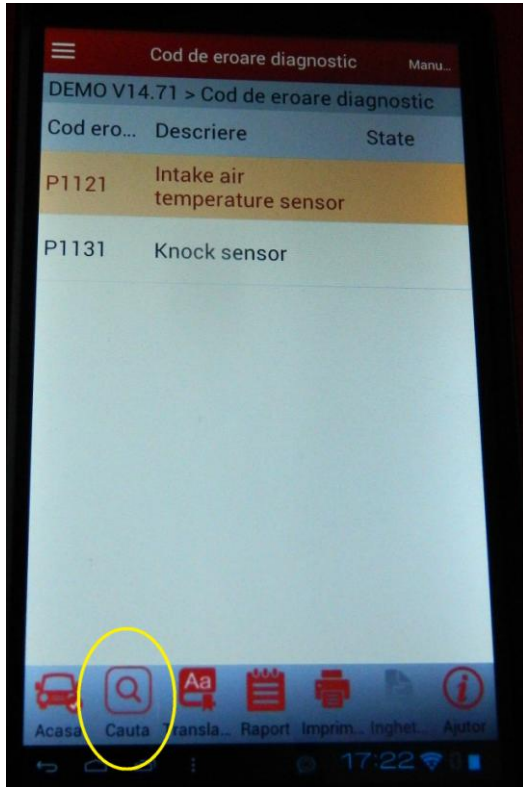

Newsletter: X-431 PRO series (X-431 Pro and X-431 Pro3) M2-4

The LAUNCH X-431 PRO series is a new advanced automobile diagnostic solutions based on Android tablet. The new highlight is remote diagnosis (with golo) and built-in social network service (SNS), which creates a new mobile internet platform environment to connect vehicles and workshops. Also, it can realize all the diagnostic functions of X431 series which includes reading DTCs, clearing DTCs, reading data stream, actuation test and more special features, and covers American, Asian und European cars.

News:

1. **GOOGLE translation function:** now you can enjoy the benefits of direct translation into your native language of the error code wanted (Wi-Fi connection needed)

LAUNCH

2. **Google search function:** you have the possibility to search directly from your Pro the information Google is displaying about the particular error code you are interested in

3. **INDEPENDENT "BUTTONS"** for brake reset, oil reset, steering angle sensor (SAS) reset (in this way, the access to these commonly used functions will be much more easy)