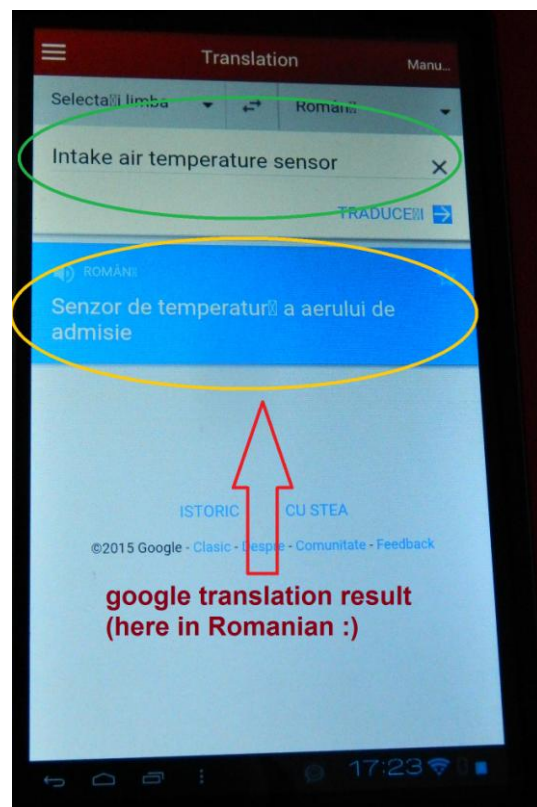

Newsletter: X-431 PRO series (X-431 Pro and X-431 Pro3) M2-4

The LAUNCH X-431 PRO series is a new advanced automobile diagnostic solutions based on Android tablet. The new highlight is remote diagnosis (with golo) and built-in social network service (SNS), which creates a new mobile internet platform environment to connect vehicles and workshops. Also, it can realize all the diagnostic functions of X431 series which includes reading DTCs, clearing DTCs, reading data stream, actuation test and more special features, and covers American, Asian und European cars.

News:

1. **GOOGLE translation function:** now you can enjoy the benefits of direct translation into your native language of the error code wanted (Wi-Fi connection needed)

LAUNCH

2. **Google search function:** you have the possibility to search directly from your Pro the information Google is displaying about the particular error code you are interested in

3. **INDEPENDENT "BUTTONS"** for brake reset, oil reset, steering angle sensor (SAS) reset (in this way, the access to these commonly used functions will be much more easy)