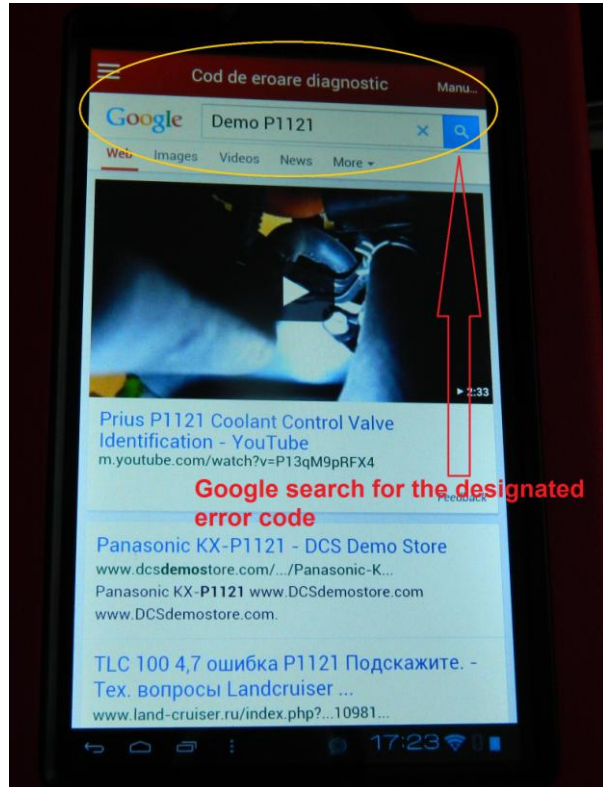

Newsletter: X-431 PRO series (X-431 Pro and X-431 Pro3) M2-4

The LAUNCH X-431 PRO series is a new advanced automobile diagnostic solutions based on Android tablet. The new highlight is remote diagnosis (with golo) and built-in social network service (SNS), which creates a new mobile internet platform environment to connect vehicles and workshops. Also, it can realize all the diagnostic functions of X431 series which includes reading DTCs, clearing DTCs, reading data stream, actuation test and more special features, and covers American, Asian und European cars.

News:

1. **GOOGLE translation function:** now you can enjoy the benefits of direct translation into your native language of the error code wanted (Wi-Fi connection needed)

LAUNCH

2. **Google search function:** you have the possibility to search directly from your Pro the information Google is displaying about the particular error code you are interested in

3. **INDEPENDENT "BUTTONS"** for brake reset, oil reset, steering angle sensor (SAS) reset (in this way, the access to these commonly used functions will be much more easy)