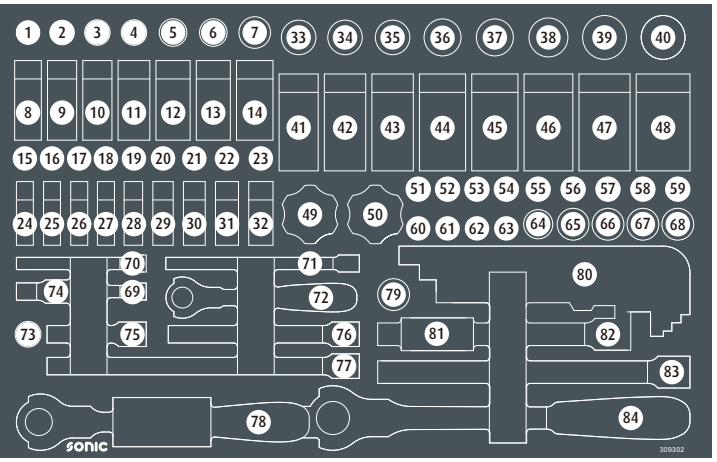

309301

| | NO | Sonic NO | Size | Length | Q'ty |
|--|----|----------|---------|--------|------|
| | 1 | 22910 | 3/8" | 28mm | |
| | 2 | 22911 | 7/16" | 28mm | |
| | 3 | 22913 | 1/2" | 28mm | |
| | 4 | 22914 | 9/16" | 28mm | |
| | 5 | 22916 | 5/8" | 28mm | |
| | 6 | 22917 | 11/16" | 30mm | |
| | 7 | 22919 | 3/4" | 30mm | |
| | 8 | 2296310 | 3/8" | 63mm | |
| | 9 | 2296311 | 7/16" | 63mm | |
| | 10 | 2296313 | 1/2" | 63mm | |
| | 11 | 2296314 | 9/16" | 63mm | |
| | 12 | 2296316 | 5/8" | 63mm | |
| | 13 | 2296317 | 11/16" | 63mm | |
| | 14 | 2296319 | 3/4" | 63mm | |
| | 15 | 21905 | 3/16" | 25mm | |
| | 16 | 21955 | 7/32" | 25mm | |
| | 17 | 21906 | 1/4" | 25mm | |
| | 18 | 21907 | 9/32" | 25mm | |
| | 19 | 21908 | 5/16" | 25mm | |
| | 20 | 21909 | 11/32" | 25mm | |
| | 21 | 21910 | 3/8" | 25mm | |
| | 22 | 21911 | 7/16" | 25mm | |
| | 23 | 21913 | 1/2" | 25mm | |
| | 24 | 2195005 | 3/16" | 50mm | |
| | 25 | 21950055 | 7/32" | 50mm | |
| | 26 | 2195006 | 1/4" | 50mm | |
| | 27 | 2195007 | 9/32" | 50mm | |
| | 28 | 2195008 | 5/16" | 50mm | |
| | 29 | 2195009 | 11/32" | 50mm | |
| | 30 | 2195010 | 3/8" | 50mm | |
| | 31 | 2195011 | 7/16" | 50mm | |
| | 32 | 2195012 | 1/2" | 50mm | |
| | 33 | 23921 | 13/16" | 38mm | |
| | 34 | 23922 | 7/8" | 38mm | |
| | 35 | 23924 | 15/16" | 38mm | |
| | 36 | 23925 | 1" | 42mm | |
| | 37 | 23927 | 1.1/16" | 42mm | |
| | 38 | 23929 | 1.1/8" | 43mm | |
| | 39 | 23930 | 1.3/16" | 43mm | |
| | 40 | 23932 | 1.1/4" | 43mm | |
| | 41 | 2397721 | 13/16" | 77mm | |
| | 42 | 2397722 | 7/8" | 77mm | |

309301

| | NO | Sonic NO | Size | Length | Q'ty |
|--|----|----------|---|--------|------|
|  | 79 | 71632 | 1/2"(F)X3/8"(M) | 39mm | |
|  | 80 | 601003 | 1/16", 5/64", 3/32", 1/8", 5/32", 3/16", 7/32", 1/4", 5/16", 3/8" | | |
|  | 81 | 71531 | 1/2" | 70mm | |
|  | 82 | 7143125 | 1/2" | 125mm | |
|  | 83 | 7143250 | 1/2" | 250mm | |
|  | 84 | 7110203 | 1/2" | 305mm | |