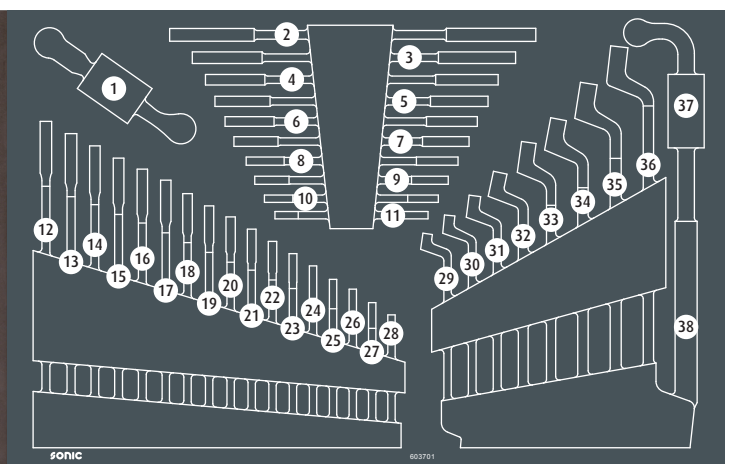

603701

	NO	Sonic NO	Size	Length	Q'ty
	1	40811	11mm	148mm	
	2	4143032	30X32mm	298mm	
	3	4142427	24X27mm	263mm	
	4	4142022	20x22mm	237mm	
	5	4141819	18x19mm	221mm	
	6	4141617	16x17mm	204mm	
	7	4141415	14x15mm	190mm	
	8	4141213	12x13mm	172mm	
	9	4141011	10x11mm	156mm	
	10	4140809	8x9mm	140mm	
	11	4140607	6x7mm	123mm	
	12	41522	22mm	265mm	
	13	41521	21mm	255mm	
	14	41520	20mm	245mm	
	15	41519	19mm	235mm	
	16	41518	18mm	225mm	
	17	41517	17mm	215mm	
	18	41516	16mm	205mm	
	19	41515	15mm	195mm	
	20	41514	14mm	185mm	
	21	41513	13mm	175mm	
	22	41512	12mm	165mm	
	23	41511	11mm	155mm	
	24	41510	10mm	145mm	
	25	41509	9mm	135mm	
	26	41508	8mm	125mm	
	27	41507	7mm	115mm	
	28	41506	6mm	105mm	
	29	4190607	6x7mm	168mm	
	30	4190809	8x9mm	183mm	
	31	4191011	10x11mm	198mm	
	32	4191213	12x13mm	217mm	
	33	4191415	14x15mm	239mm	
	34	4191617	16x17mm	260mm	
	35	4191819	18x19mm	292mm	
	36	4192022	20x22mm	318mm	
	37	4200113	13mm	160mm	
	38	4821105		142mm	