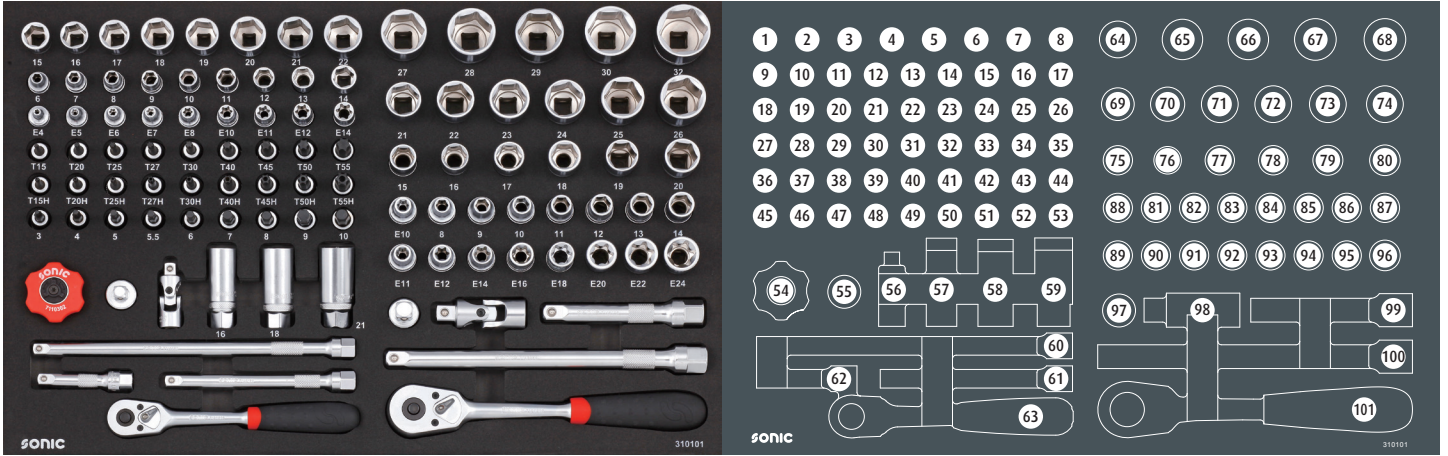

310101

	NO	Sonic NO	Size	Length	Q'ty
	1	22515	15mm	28mm	
	2	22516	16mm	28mm	
	3	22517	17mm	28mm	
	4	22518	18mm	30mm	
	5	22519	19mm	30mm	
	6	22520	20mm	30mm	
	7	22521	21mm	30mm	
	8	22522	22mm	32mm	
	9	22506	6mm	28mm	
	10	22507	7mm	28mm	
	11	22508	8mm	28mm	
	12	22509	9mm	28mm	
	13	22510	10mm	28mm	
	14	22511	11mm	28mm	
	15	22512	12mm	28mm	
	16	22513	13mm	28mm	
	17	22514	14mm	28mm	
	18	22604	E4	28mm	
	19	22605	E5	28mm	
	20	22606	E6	28mm	
	21	22607	E7	28mm	
	22	22608	E8	28mm	
	23	22610	E10	28mm	
	24	22611	E11	28mm	
	25	22612	E12	28mm	
	26	22614	E14	28mm	
	27	8264815	T15	48mm	
	28	8264820	T20	48mm	
	29	8264825	T25	48mm	
	30	8264827	T27	48mm	
	31	8264830	T30	48mm	
	32	8264840	T40	48mm	
	33	8264845	T45	48mm	
	34	8264850	T50	48mm	
	35	8264855	T55	48mm	
	36	8274815	T15H	48mm	
	37	8274820	T20H	48mm	
	38	8274825	T25H	48mm	
	39	8274827	T27H	48mm	
	40	8274830	T30H	48mm	
	41	8274840	T40H	48mm	
	42	8274845	T45H	48mm	

	NO	Sonic NO	Size	Length	Q'ty
	43	8274850	T50H	48mm	
	44	8274855	T55H	48mm	
	45	8244803	3mm	48mm	
	46	8244804	4mm	48mm	
	47	8244805	5mm	48mm	
	48	82448055	5.5mm	48mm	
	49	8244806	6mm	48mm	
	50	8244807	7mm	48mm	
	51	8244808	8mm	48mm	
	52	8244809	9mm	48mm	
	53	8244810	10mm	48mm	
	54	7110302	3/8"	28mm	
	55	71632	1/2"(F)X3/8"(M)	39mm	
	56	71521	3/8"	52mm	
	57	7171216	16mm	65mm	
	58	7171218	18mm	65mm	
	59	7171221	21mm	65mm	
	60	7142250	3/8"	250mm	
	61	7142150	3/8"	150mm	
	62	7142075	3/8"	75mm	
	63	7120902	3/8"	195mm	
	64	23527	27mm	42mm	
	65	23528	28mm	43mm	
	66	23529	29mm	43mm	
	67	23530	30mm	43mm	
	68	23532	32mm	43mm	
	69	23521	21mm	38mm	
	70	23522	22mm	38mm	
	71	23523	23mm	38mm	
	72	23524	24mm	38mm	
	73	23525	25mm	42mm	
	74	23526	26mm	42mm	
	75	23515	15mm	38mm	
	76	23516	16mm	38mm	
	77	23517	17mm	38mm	
	78	23518	18mm	38mm	
	79	23519	19mm	38mm	
	80	23520	20mm	38mm